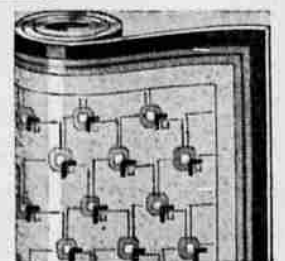

Printed Enamel Rugs
6x9-foot size. **5.95**

Glossy, colorful felt back rugs make rooms attractive. Easy to clean, easy to install. Stain and spot-resistant. Low priced, too!