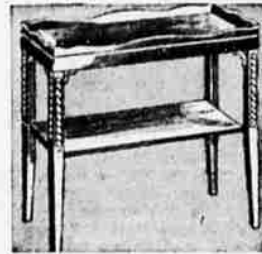

Graceful End Table
Handy Shelf **17.95**