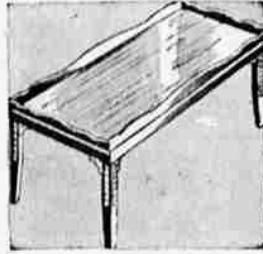

Cocktail Table
A Beauty **17.95**