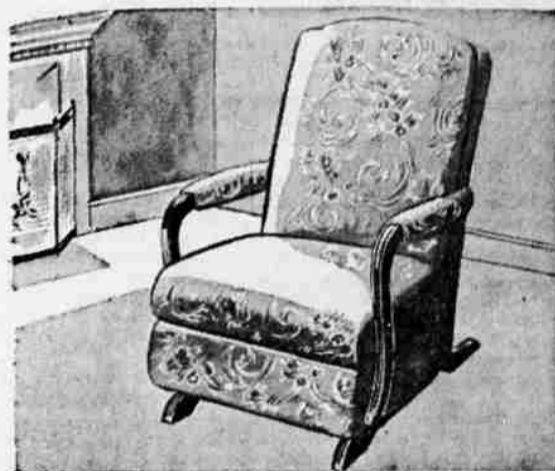

5-Piece Mahogany

dinette set

Reg. 109.95

94⁸⁸

9.49 Down, 8.00 Per Month

Double pedestal Duncan Phyfe extension table. Size 32x44 inches. Table top of 5 ply Mahogany. Chair has graceful design, heavily padded seat, covered with all Plastic Duran. High quality and sturdy construction.