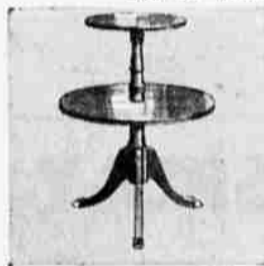

## dinette set

Laminated plastic top - in red. Resists heat, chipping and stain. Gleaming chrome table and chair legs.

**69<sup>95</sup>**

7.00 Down, 6.00 Per Month

Utility Table

Walnut Finish **10.95**  
Rich walnut veneer. Two magazine compartments and shelf. 24 inches high. Sturdily constructed.

Smart Tier Table

Save! Buy Now **24.95**  
2-tier table in graceful 18th century design. Tops and shelves beautiful balance hardwood, mahogany finished. 28 inches high.

2.50 Down, 5.00 Per Month

Low-Priced Pillow