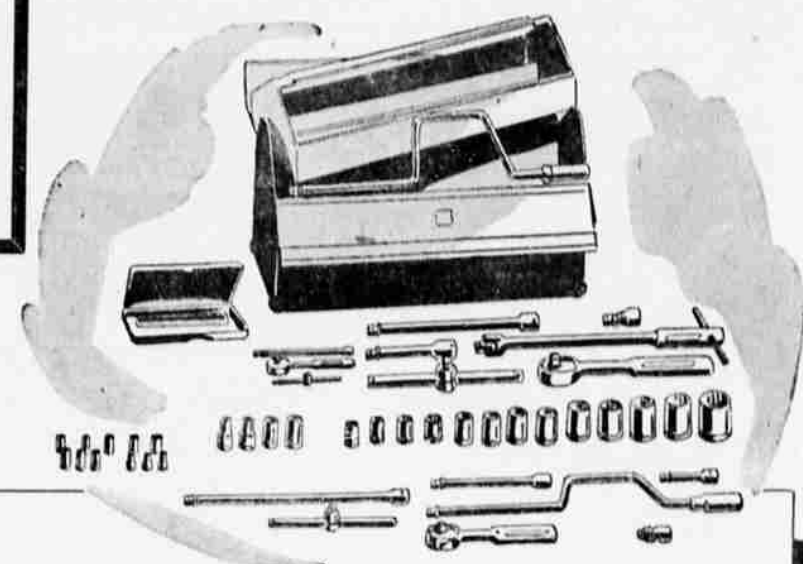

REG. 34.50 50-PC. "SPEEDMASTER" SOCKET SET

Wards finest quality... fully guaranteed! Every part of high grade steel, triple-plated (chrome over nickel and copper). Many sockets in 1/4, 3/8, and 1/2" drives, complete with accessories. Socket sizes 3/16-1 1/4".