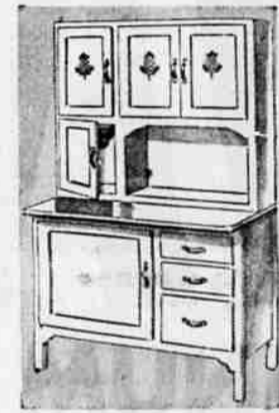

24⁸⁸
2.49 Down, 5.00 per Month

Box Springs to Match **24.88 each**
2.50 Down, 5.00 per Month

Cotton Mattress, Reg. 21.95 **17.88**

Steel Kitchen Stool
Height, 22-inch **3.98**
Strong steel construction with glistening white baked-on enameled legs and back. Comfortable 12-in. curved back. Red seat and rung.

Handy Utility Kitchen Cabinet

Regular 54.95 **44⁸⁸**
4.49 Down, 5.00 per Month

25 x 40-in. Heatproof Top
Use it and you'll never get along without it! Gleaming white enamel finish kitchen cabinet. Worlds of storage and full surface work space. Overall size 68 1/2 x 40 x 25-in. Moves about on easy rolling casters. Priced for money-saving.