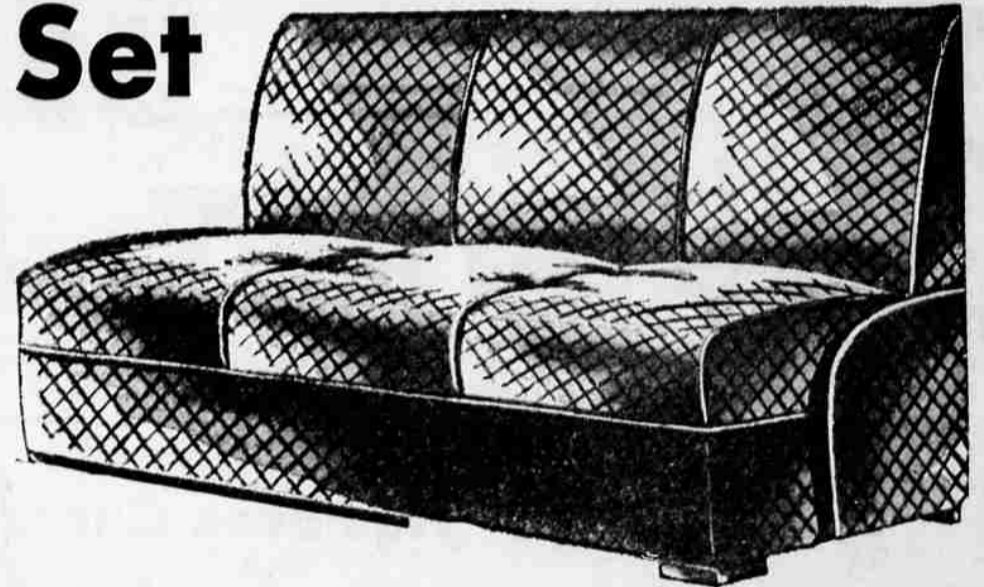

Inventory Coming—
Stocks Must Go! Savings Up To 1/2 In Many Items!

JANUARY CLEARANCES

3-Pc. Walnut Bedroom Set

Regular \$119.95

99⁸⁸
3.99 Down, 9.00 Per Month

Easy-to-live-with modern . . . a suite with beauty of line and detail that is characteristic of the better groups. Glowing walnut veneers styled right to add charm to your bedroom. Double bed, 4-drawer chest and vanity with 36-inch mirror.

STAND . . . 11.95 BENCH . . . 8.95

59.95 to 69.95 Armless Divans

Handsome divan with full coil seat and back, heavy sagless base. Converts to a double bed with ease. Large bedding compartment. Serviceable, attractive covers—plain or small patterns.

49⁸⁸
4.99 Down, 5.00 per Month

INNERSPRING MATTRESS

Regular 29.95

Combined for greatest comfort, greater value! Inner-spring mattress has 180 oil tempered coils, cushioned with buoyant felted cotton and covered with durable striped ACA ticking. Full or twin size.

24⁸⁸
2.49 Down, 5.00 per Month

Box Springs to Match **24.88 each**
2.50 Down, 5.00 per Month

Cotton Mattress, Reg. 21.95 **17.88**

Steel Kitchen Stool
Height, 22-inch **3.98**
Strong steel construction with glistening white baked-on enameled legs and back. Comfortable 12-in. curved back. Red seat and rung.