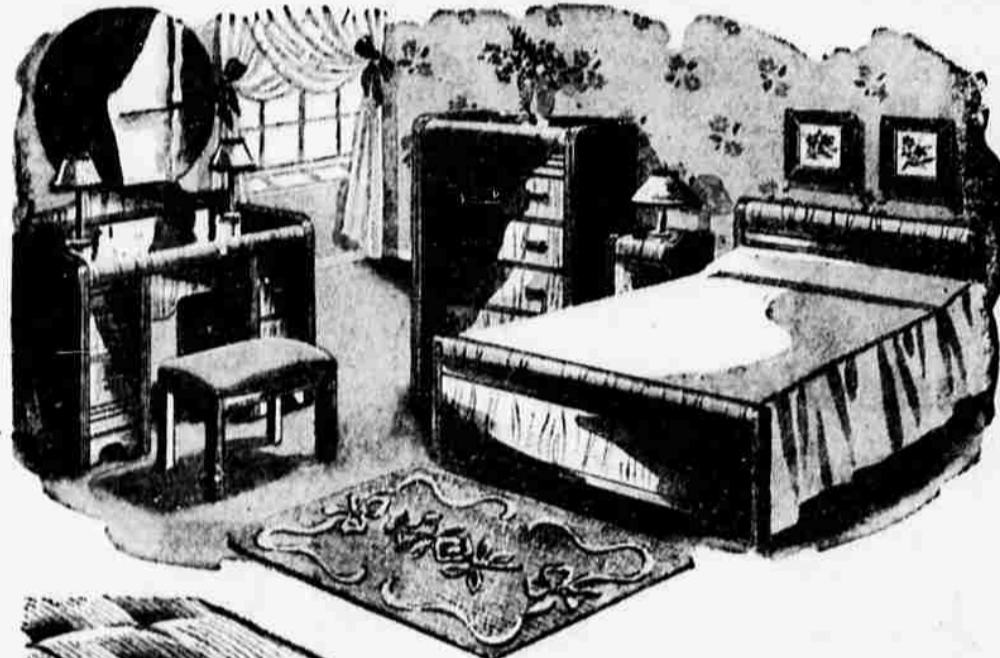

Inventory Coming—
Stocks Must Go! Savings Up To 1/2 In Many Items!

JANUARY CLEARANCES

3-Pc. Walnut Bedroom Set

Regular \$119.95

99⁸⁸
3.99 Down, 9.00 Per Month

Easy-to-live-with modern . . . a suite with beauty of line and detail that is characteristic of the better groups. Glowing walnut veneers styled right to add charm to your bedroom. Double bed, 4-drawer chest and vanity with 36-inch mirror.

STAND . . . 11.95 BENCH . . . 8.95

59.95 to 69.95 Armless Divans

Handsome divan with full coil seat and back, heavy sagless base. Converts to a double bed with ease. Large bedding compartment. Serviceable, attractive covers—plain or small patterns.