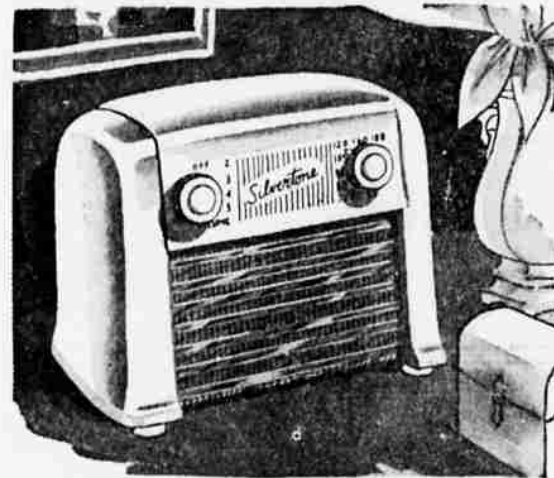

Silvertone Plastic Table Model Radio

Check This Fine Saving 28⁹⁸
3.00 Down, 5.00 per Month

Unusually fine value! Compact 8-inch long Silvertone gives you splendid performance, yet priced for real money's worth. 3 tubes plus rectifier and 4-in. dynamic speaker give clear sweet tones. Handsome ivory plastic case completely around, opens from bottom. Gold grille.