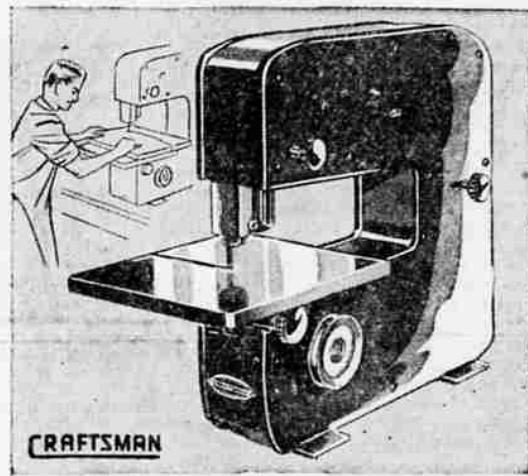

Great New Craftsman 3-Wheel Band Saw

New Low Design 47⁵⁰
Easy Terms

It's low—means firmer, steadier support for your work! It's safe—all operating parts except the cutting edge are completely enclosed. 3-wheel design gives deeper throat capacity without excess height. Cuts smoothly through stock 4-in. thick! Tilt-table, 0 to 45°.

Wool Auto Robe
Reg. Price 13.49

8⁹⁵

Perfect for cold nights... any dark red and blue wool plaid. Fringed edge. 60x72-inch size. Save now!

Vitag Car Heater 16⁹⁵
For Small Cars

Provides ample heat for coupes, truck cabs. Unusual defrosting capacity for clear vision. Hot water type. Easily installed. 1.70 Down, 5.00 per Month