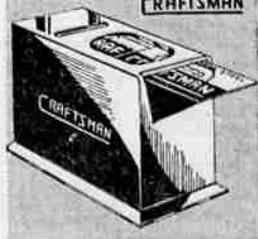

Craftsman Blades In Dispenser 2.00

Here's value! 50 Craftsman razor blades in a handy plastic dispenser and used blade vault. At the price of the blades alone!