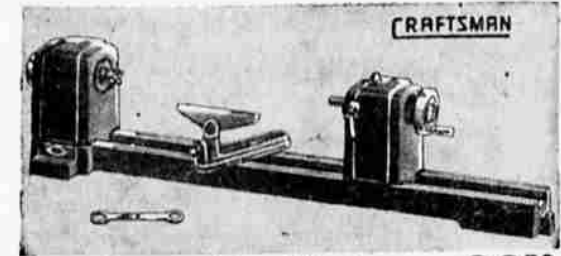

Craftsman Wood Lathe 32⁵⁰
You'd Expect to Pay More

It's a "must" for your workshop at this saving price! Heavy cast iron construction reduces vibration. 2 oilite self-lubricating bronze bearings in headstock. 3-point mounting. Come and see this!