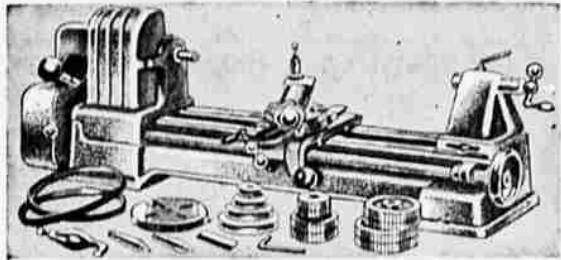

Metal Cutting Lathe 49⁹⁸
6 inch... Back Geared
5.00 Down, 5.00 per Month

Designed for turning armatures, model making and other metal turning jobs. Accurately machined V-way bed. Range of eight speeds: 116-2040 RPM. Thread range: 8 to 96 per inch.

Easy Terms
ON PURCHASES
TOTALING 10 OR MORE