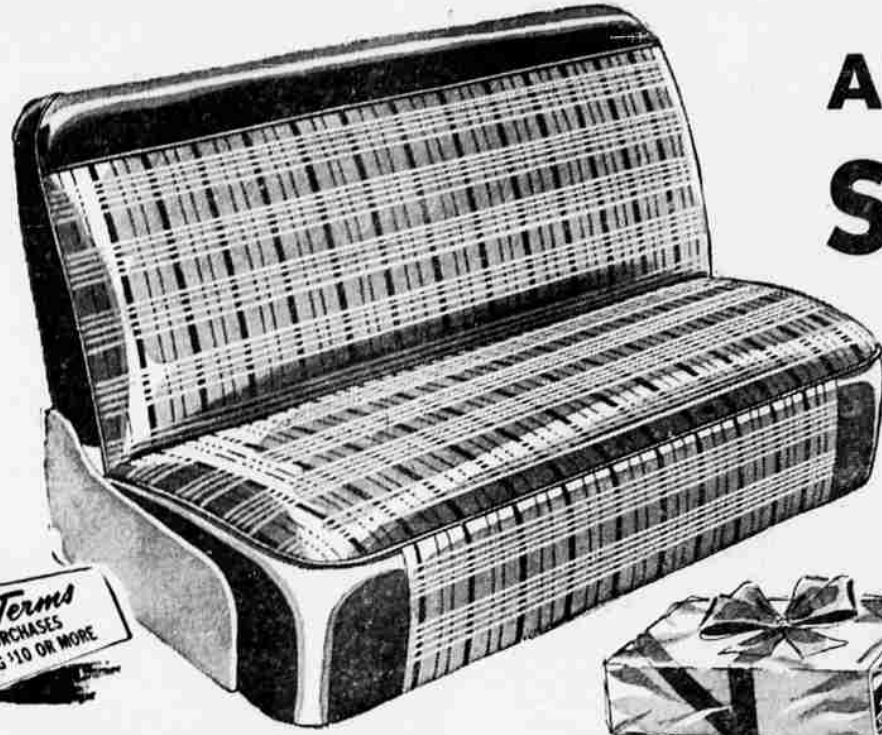

PLAYING SANTA?

better gifts for less ..at Sears

ALLSTATE *Deluxe* FIBRE SEAT COVERS

16⁹⁵ COACHES AND SEDANS

2.00 Down, 5.00 per month.

For clean comfort and beauty for your car, they're plenty smooth! Attractive plaid pattern of lacquer coated, water-repellent fiber. Front seat only, coaches and sedans.....9.95

FREE INSTALLATION

BUY CREDIT PURCHASE COUPON BOOKS AT SEARS! SPEND LIKE CASH!