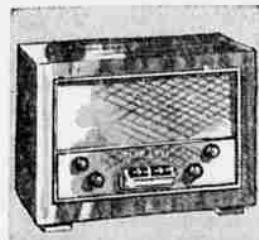

Modern Table Radio Ghost Dial 54⁹⁵

Striking handsome Silvertone radio with blond mahogany finished cabinet. Dial shows only when set is operating. 5 tubes. 5.50 Down, 5.00 per Month