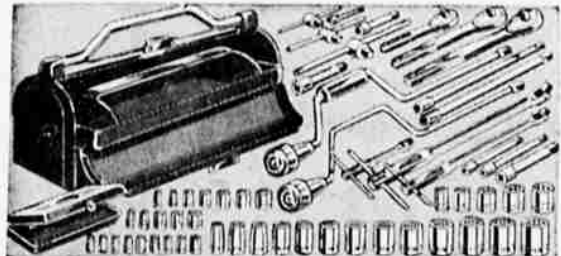

60-Piece Socket Set 28⁵⁰
New, Modern Tool Box
2.85 Down, 5.00 per Month

Something new in the socket wrench line, this Craftsman set is chrome-plated, streamlined! Rugged steel tools, accurate sockets, specially designed tool box. 1/2, 3/4, 1-in. drive wrenches.

Scissors Jack 6.25

Back-Up Light 2.39
Installation Service $1.00

Stop back-up hazards. Flood the rear with light. Chrome plated.