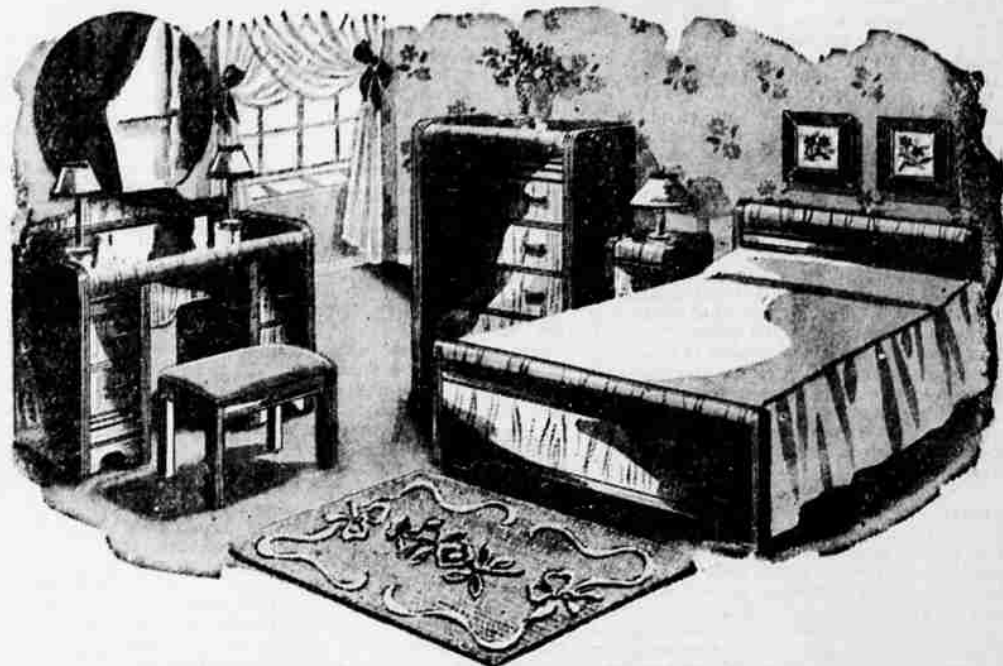

Handsome Cedar Chest 54⁹⁵

Lift-Out Hinged Tray Reg. 74.95 5.50 DOWN, Easy Terms
A beautiful piece of furniture at an economy price! Solid 3/4-in. cedar body finished with beautifully polished tigerwood and walnut inlay border. 12 1/2-in. deep storage space. 23 1/2-in. high., 45-in. wide.