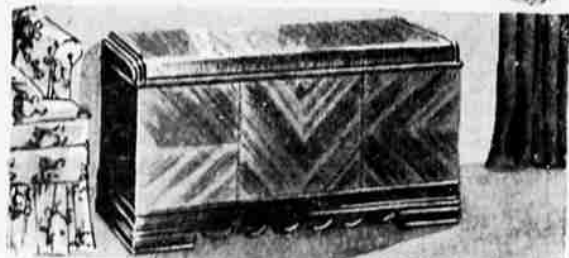

Handsome Cedar Chest 54⁹⁵

Lift-Out Hinged Tray Reg. 74.95 5.50 DOWN, Easy Terms
A beautiful piece of furniture at an economy price! Solid 3/4-in. cedar body finished with beautifully polished tigerwood and walnut inlay border. 12 1/2-in. deep storage space. 23 1/2-in. high., 45-in. wide.