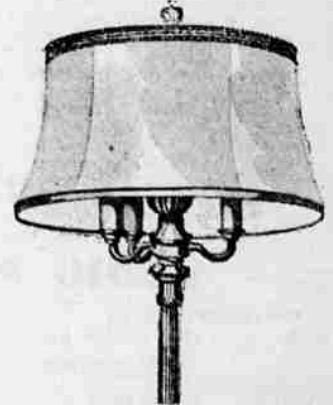

6-Way Floor Lamp
2.00 DOWN
EASY TERMS
19⁹⁵

Bronze finished floor lamp with 6 different light speeds. Gracefully designed metal base. Rayon shade included.