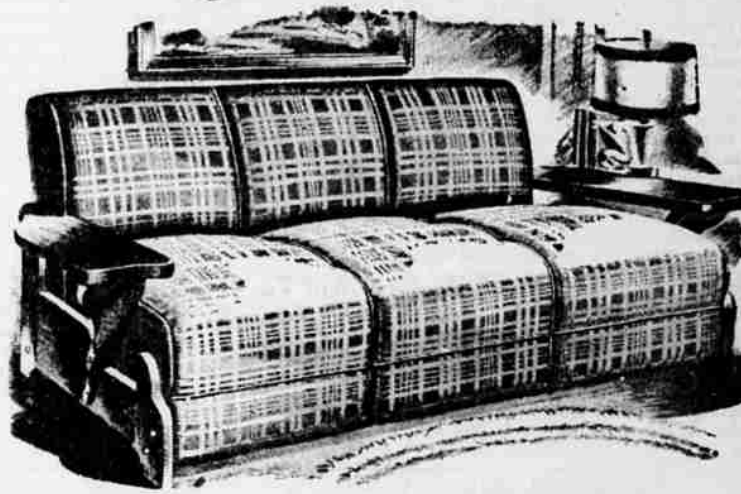

TILT BACK
DIVAN

79⁹⁵

16.00 DOWN—Sears Easy Terms

Sears popular "Early California" style in choice of tapestry covers... rust or blue! Tempered coils seat and back. Sagless base construction. Large bedding compartment. Converts into spacious double bed. Automatic locking hinge. There's restfulness in every line and detail.

Easy Terms
ON PURCHASES
TOTALING $10 OR MORE

Innerspring Mattress
and Box Spring

Combined for greatest comfort, greater value! Innerspring mattress has 180 oil tempered coils, cushioned with buoyant felted cotton and covered with durable striped ACA ticking. Box spring to match. Full or twin size.

BOTH FOR
59⁹⁵
6.00 Down,
5.00 Per Mo.