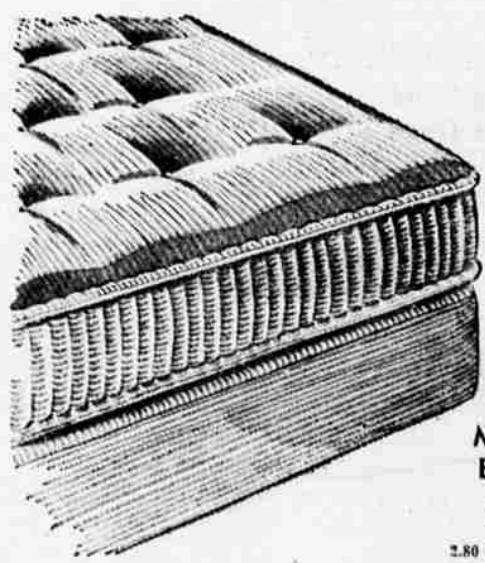

Mattress or
Box Spring
27.95 ea.

2.80 Down, 5.00 per Mo.