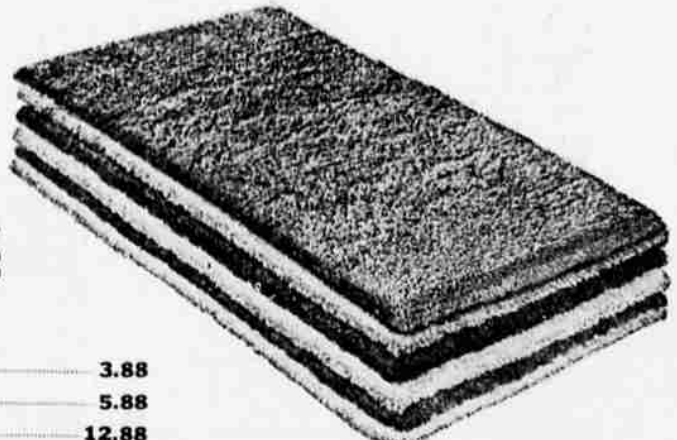

PLAYING SANTA?

better gifts for less at Sears

3-pc. Walnut Veneer

Modern Waterfall Design

bedroom set
129⁹⁵

13.00 DOWN, 10.00 per Month

Easy-to-live-with modern... a suite with beauty of line and detail that is characteristic of the better groups. Glowing walnut veneers styled right to add charm to your bedroom. Double bed, 4-drawer chest and vanity with 36-inch mirror.

STAND ..... 10.95 BENCH 8.95

Handsome Cedar Chest 54⁹⁵

Lift-Out Hinged Tray Reg. 74.95 5.50 DOWN, Easy Terms
A beautiful piece of furniture at an economy price! Solid 3/4-in. cedar body finished with beautifully polished tigerwood and walnut inlay border. 12 1/2-in. deep storage space. 23 1/2-in. high., 45-in. wide.

Harmony House All Wool Face
broadloom

7⁹⁵
Sq. Yd.

- All-Wool 2-ply Yarn
- 7308 Tufts per sq. ft.
- Exclusive Patterns
- 9-foot Widths

Thick, springy softness... rich, delicately blended color at your feet! It's "Belfast" all wool face Axminster Broadloom... most brilliantly styled, longest-wearing carpet of this quality sold anywhere. It looks luxurious longer because it's made only of select, lively wool, firmly woven on a sturdy jute back.

Also available: Room size rugs, 9x12-ft., 59.95 up

Heavy Loop Pile
SHAG RUGS

24x36-in. Size
2⁸⁸

These soft, thick rugs of loop pile are in rose, blue, white or green colors.

24x18-in. size 3.88
30x60-in. size 5.88
4-ft. x 6-ft. size 12.88

Lucerne Axminster Wool Pile
THROW RUGS

6⁹⁵

Thick pile in these rugs has approximately 7000 tufts per square foot! Floral designs in choice of patterns. Colors: wine, green, beige or blue.

CONGOWALL
Enameled Surface Wall Covering

4 1/2 feet high 59^c Running foot