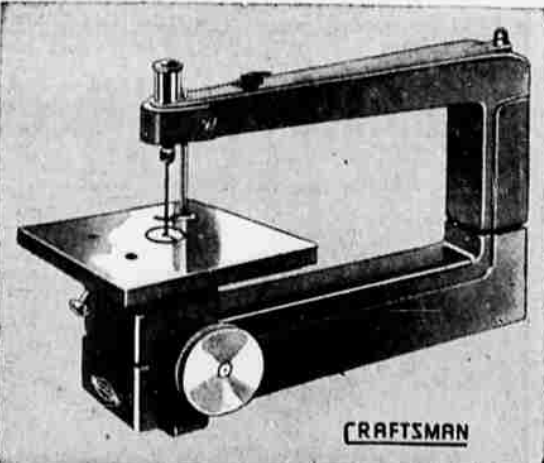

Craftsman Wood Lathe 34.95

You'd Expect to Pay More

3.50 Down, 5.00 per month

It's a "must" for your workshop at this saving price! Heavy cast iron construction reduces vibration. 2 oilite self-lubricating bronze bearings in headstock. 3-point mounting. Come and see this!

Craftsman Lathe Large Capacity 47.50

Our finest quality, yet priced surprisingly low! Has 9-in. swing with 30-in. between centers. Long-life bronze oilite bearings.

4.75 Down, 5.00 per month

12-inch Band Saw For Heavy Duty 67.50

Craftsman is fully enclosed for safety. 12 1/2 x 14-in. table tilts to 45°. Can cut up to 6 inches thick. Height, 35 inches.

6.75 Down, 6.00 per month

Smooth Cutting 18-inch Craftsman Jig Saw

Professional Quality 37.50

3.75 Down, 5.00 per month

Shop the town . . . then you'll know the Craftsman is the jig saw for you! Precisely balanced, modified Scotch yoke action, runs in a bath of oil. Built-in air pump keeps sawdust from work. Cuts to the center of 36-in. circle. 12 x 12-inch table tilts to 45 degrees. Check this!