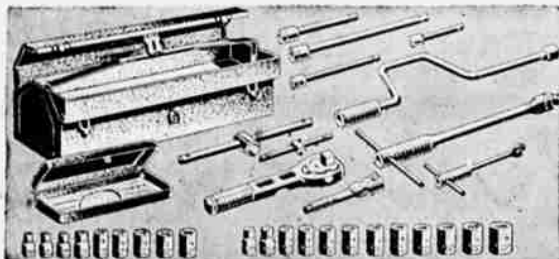

Craftsman Lathe Large Capacity 47.50

Our finest quality, yet priced surprisingly low! Has 9-in. swing with 30-in. between centers. Long-life bronze oilite bearings.

4.75 Down, 5.00 per month

12-inch Band Saw For Heavy Duty 67.50

Craftsman is fully enclosed for safety. 12 1/2 x 14-in. table tilts to 45°. Can cut up to 6 inches thick. Height, 35 inches.

6.75 Down, 6.00 per month

Smooth Cutting 18-inch Craftsman Jig Saw

Professional Quality 37.50

3.75 Down, 5.00 per month

Shop the town . . . then you'll know the Craftsman is the jig saw for you! Precisely balanced, modified Scotch yoke action, runs in a bath of oil. Built-in air pump keeps sawdust from work. Cuts to the center of 36-in. circle. 12 x 12-inch table tilts to 45 degrees. Check this!

Craftsman Wrench Set 24.95

Complete 34-Piece Set 2.50 Down, 5.00 per month

A popular set with mechanics. 1/2 and 3/4-inch drive sockets ranging in sizes 7/32 to 1 1/4-inch. Each piece heat-treated steel for longer service. Packed in hip-roof steel box. Compare Sears price!