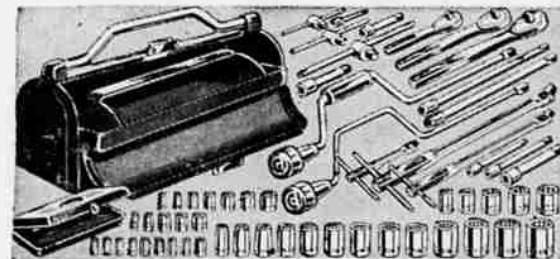

3.75 Down, 5.00 per month

Shop the town . . . then you'll know the Craftsman is the jig saw for you! Precisely balanced, modified Scotch yoke action, runs in a bath of oil. Built-in air pump keeps sawdust from work. Cuts to the center of 36-in. circle. 12 x 12-inch table tilts to 45 degrees. Check this!

Craftsman Wrench Set 24.95

Complete 34-Piece Set 2.50 Down, 5.00 per month

A popular set with mechanics. 1/2 and 3/4-inch drive sockets ranging in sizes 7/32 to 1 1/4-inch. Each piece heat-treated steel for longer service. Packed in hip-roof steel box. Compare Sears price!