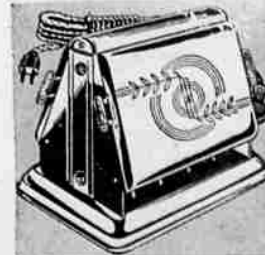

Kenmore Product

Regular 12.95 9.95

Something new and revolutionary for your kitchen! Fits snugly in your hand . . . does almost all your mixing jobs. No extra bowls, appliance covers needed! Rich cream color plastic case, stainless steel beater. In gift box; recipes included.

Nu-Tone Chimes 3.95 TO 6.95

replace noisy doorbells! Chimes have separate sound for front and rear doors. White with chrome trim, or ivory and satin-brass.

Auto-Turn Toaster It's a Beauty! 5.95

A tremendous value at this price! Graceful, modern. Just lower the door—and the toast automatically flops over! Underwriters Approved.