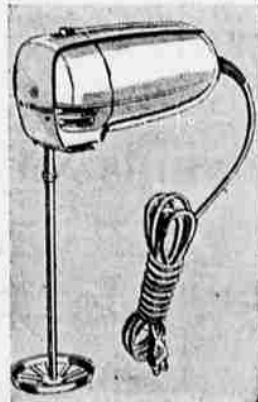

Flexible Shaft Kit Fits 1/2-inch Motor 15.50

Make your hard jobs easy with this inexpensive kit! 50-in. shaft, polishing wheel, sanding disc. 3-law chuck, buffing and compound set.

Powerful Drill Compact Design 23.95

Powerful production type Craftsman 1/4-in. Jacobs 78 chuck. 1600 RPM motor. Ball bearings throughout for long service!

2.40 Down, 5.00 per month

Make it an Electrical Christmas! Shop at Sears and Save!

Compact Electric Hand Mixer