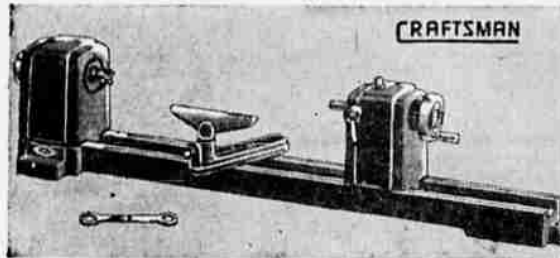

PLAYING SANTA?

better gifts for less at Sears

Handy, Efficient . . . Fun!

Magnetic Jig Saw

13.95

Just plug in and saw

1.40 Down, 5.00 per month

A rugged, well-made Craftsman power tool; needs no oiling, belt, gears, or motor! Makes hundreds of things from wood, metal, plastic. So safe even a child can run it. Cuts to center of 22-in. circle. With blade, 5 1/2-ft. cord, instructions. For 110-120 V, 60 Cycle AC only.

The All-Purpose Crafty Rotary Tool

With 35 Accessories 26.50

2.65 Down, 5.00 per month

Model makers, wood carvers, tool and die makers—here is the handiest tool you ever saw! It drills, grinds, carves, polishes, engraves, saws, and hundreds of other uses. Can be used on all types of material. Detachable pistol-grip for ease in handling. A deluxe tool!

Craftsman Wood Lathe 34.95

You'd Expect to Pay More

3.50 Down, 5.00 per month

It's a "must" for your workshop at this saving price! Heavy cast iron construction reduces vibration. 2 oilite self-lubricating bronze bearings in headstock. 3-point mounting. Come and see this!

3.75 Down, 5.00 per month

Shop the town . . . then you'll know the Craftsman is the jig saw for you! Precisely balanced, modified Scotch yoke action, runs in a bath of oil. Built-in air pump keeps sawdust from work. Cuts to the center of 36-in. circle. 12 x 12-inch table tilts to 45 degrees. Check this!