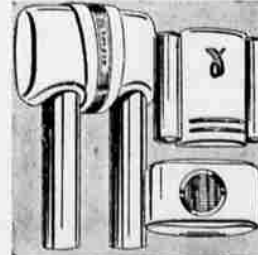

Powerful production type Craftsman 1/4-in. Jacobs 78 chuck. 1600 RPM motor. Ball bearings throughout for long service!

2.40 Down, 5.00 per month

Make it an Electrical Christmas! Shop at Sears and Save!

Compact Electric Hand Mixer

Kenmore Product

Regular 12.95 9.95

Something new and revolutionary for your kitchen! Fits snugly in your hand . . . does almost all your mixing jobs. No extra bowls, appliance covers needed! Rich cream color plastic case, stainless steel beater. In gift box; recipes included.

Nu-Tone Chimes 3.95 TO 6.95

replace noisy doorbells! Chimes have separate sound for front and rear doors. White with chrome trim, or ivory and satin-brass.

Auto-Turn Toaster It's a Beauty! 5.95

A tremendous value at this price! Graceful, modern. Just lower the door—and the toast automatically flops over! Underwriters Approved.