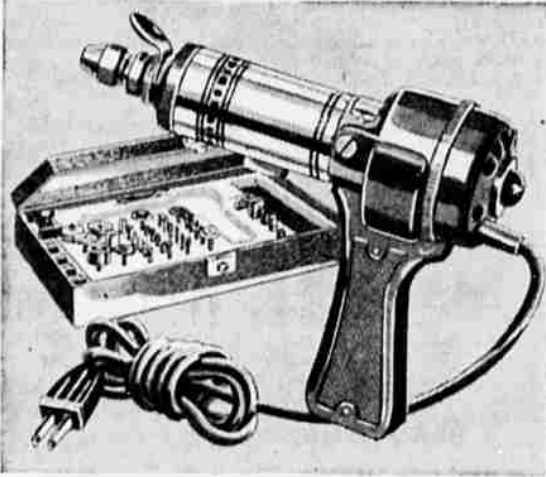

PLAYING SANTA?

better gifts for less at Sears

Handy, Efficient . . . Fun!

Magnetic Jig Saw

13.95

Just plug in and saw

1.40 Down, 5.00 per month

A rugged, well-made Craftsman power tool; needs no oiling, belt, gears, or motor! Makes hundreds of things from wood, metal, plastic. So safe even a child can run it. Cuts to center of 22-in. circle. With blade, 5 1/2-ft. cord, instructions. For 110-120 V, 60 Cycle AC only.

The All-Purpose Crafty Rotary Tool

With 35 Accessories 26.50

2.65 Down, 5.00 per month

Model makers, wood carvers, tool and die makers—here is the handiest tool you ever saw! It drills, grinds, carves, polishes, engraves, saws, and hundreds of other uses. Can be used on all types of material. Detachable pistol-grip for ease in handling. A deluxe tool!

Craftsman Wood Lathe 34.95

You'd Expect to Pay More

3.50 Down, 5.00 per month

It's a "must" for your workshop at this saving price! Heavy cast iron construction reduces vibration. 2 oilite self-lubricating bronze bearings in headstock. 3-point mounting. Come and see this!

3.75 Down, 5.00 per month

Shop the town . . . then you'll know the Craftsman is the jig saw for you! Precisely balanced, modified Scotch yoke action, runs in a bath of oil. Built-in air pump keeps sawdust from work. Cuts to the center of 36-in. circle. 12 x 12-inch table tilts to 45 degrees. Check this!