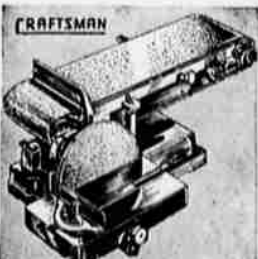

Nu-Tone Chimes 3.95 TO 6.95

replace noisy doorbells! Chimes have separate sound for front and rear doors. White with chrome trim, or ivory and satin-brass.

Auto-Turn Toaster It's a Beauty! 5.95

A tremendous value at this price! Graceful, modern. Just lower the door—and the toast automatically flops over! Underwriters Approved.

Pocket Flashlight Flat Plastic Case 95c

Smart and compact—here's a Homart you'll always want in your pocket or purse! 2-tone blue plastic case. Bulb included.

Kenmore Roaster 110-120 volt AC 12.95

Wonderful cooking aid! It roasts, simmers, steams, fries . . . automatically, economically! Chrome-plated finish. Underwriters' app'd.

Belt, Disc Sander Heavy Duty 44.50

See this Craftsman value! 6-in. wide sanding table tilts up to 90°, rubber covered rollers. 9-in. disc sander with miter gauge. 4.45 Down, 5.00 per month

6-in. Jointer-Planer Big Value! 114.50