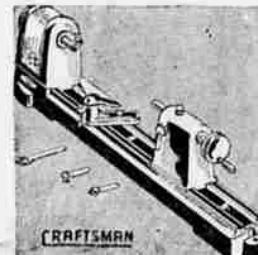

PLAYING SANTA?

better gifts for less at Sears

Handy, Efficient . . . Fun!

Magnetic Jig Saw

13.95

Just plug in and saw

1.40 Down, 5.00 per month

A rugged, well-made Craftsman power tool; needs no oiling, belt, gears, or motor! Makes hundreds of things from wood, metal, plastic. So safe even a child can run it. Cuts to center of 22-in. circle. With blade, 5 1/2-ft. cord, instructions. For 110-120 V, 60 Cycle AC only.

The All-Purpose Crafty Rotary Tool

With 35 Accessories 26.50

2.65 Down, 5.00 per month

Model makers, wood carvers, tool and die makers—here is the handiest tool you ever saw! It drills, grinds, carves, polishes, engraves, saws, and hundreds of other uses. Can be used on all types of material. Detachable pistol-grip for ease in handling. A deluxe tool!

Craftsman Wood Lathe 34.95

You'd Expect to Pay More

3.50 Down, 5.00 per month

It's a "must" for your workshop at this saving price! Heavy cast iron construction reduces vibration. 2 oilite self-lubricating bronze bearings in headstock. 3-point mounting. Come and see this!

Craftsman Lathe Large Capacity 47.50

Our finest quality, yet priced surprisingly low! Has 9-in. swing with 30-in. between centers. Long-life bronze oilite bearings.

4.75 Down, 5.00 per month

12-inch Band Saw For Heavy Duty 67.50