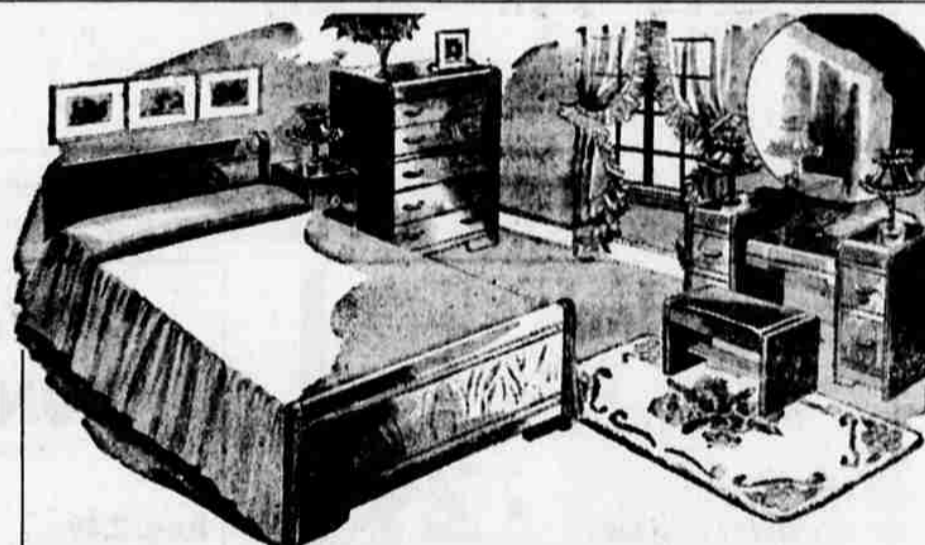

5-PC. WATERFALL BEDROOM SET

Reg. 219.95

Complete with full bed, drop center vanity, 5-drawer chest, bench and night stand.

164⁹⁵

Easy Terms
ON PURCHASES
TOTALING $10 OR MORE

Bed Divan and Chair

Velour
Covered

Reg. 199.95

119⁹⁵
Sears Easy Terms

Boudoir CHAIR

★

6⁸⁸

★

Maple Arms with
Chintz Covering