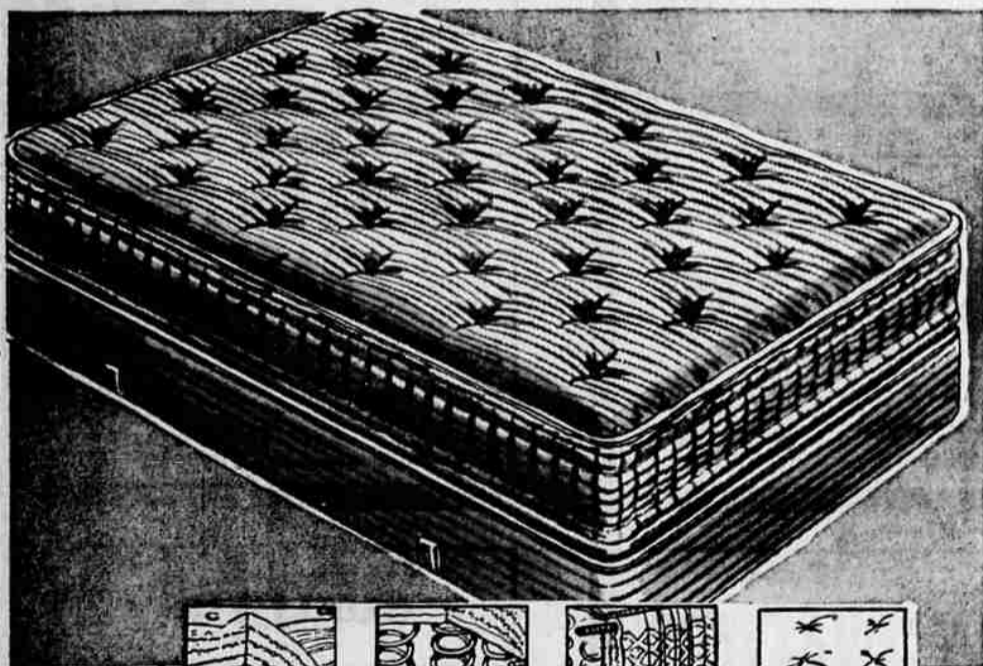

WASH CLOTH

12x12-inch size.
Reg. 25c.

Thursday Only.

12¢

CREDIT PURCHASE
COUPON BOOKS

. . . for convenient shopping.
$10 to $50 books for a
small payment. Ask any
salesperson.

You'd Expect To Pay 90.00 For Values Like These — But Not At Sears

Innerspring mattress and Matching box spring

BOTH FOR

54⁹⁵

Low Priced for
Sales for Homes!

THE MATTRESS—Harmony House 180-coil roll edge innerspring. Upholstered with burlap or sisal over coil. Blue and white stripe woven ticking; 4 ventilators, 4 handles.

THE SPRING—Constructed of 63 coil springs and upholstered with sisal pads securely anchored to properly braced hardwood frame. Blue and white ticking matches mattress.

4 Points of
Superiority

1. Thick layers of buoyant-felted cotton.

2. Tempered steel springs have long life.