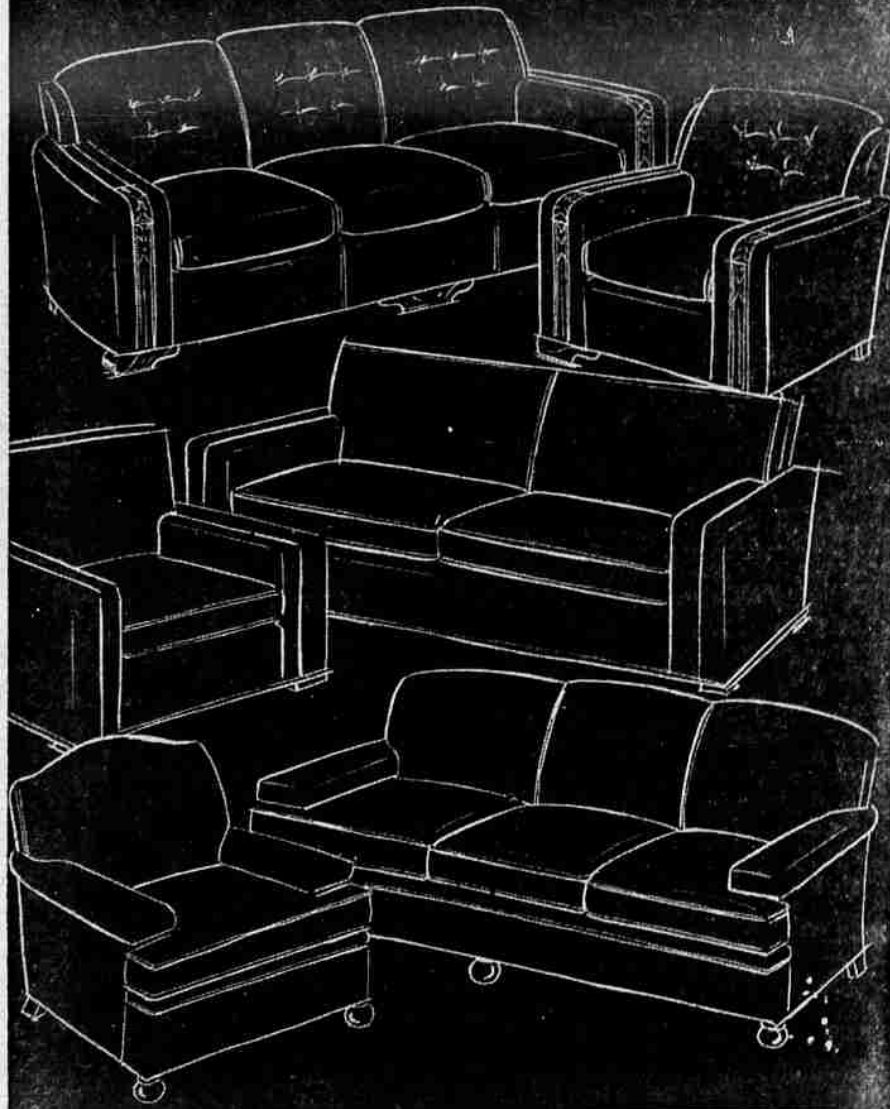

6 For
66^c

WOMEN'S PLAY SHOES

Fabric and leather in a good style assortment. Reg. 3.98. Now

2⁰⁰ Pr.

SOLID COLOR JERSEY

Luscious pastels. Black and white. Ideal for summer dresses, lingerie and blouses. 38 inches wide.

82^c Yd.

54" x 54" TABLECLOTH

Gay fruit pattern in four color-work. Choice of red or blue. Regular 2.29. Now

1⁰⁰ Ea.

NYLON PANELS

Fine quality sheer marquisette . . . eggshell color. 42" x 81" size. Special

2⁶⁸

USE WARDS CONVENIENT
TIME PAYMENT PLAN

Montgomery Ward

Store Hours 9:00 a. m. to 5:30 p. m.
Ninth at Pine Phone 3188

**PRICES SLASHED for
CLEARANCE!**

Living Rooms

SAVE UP TO $70 . . . Buy that Living Room you need now and take advantage of the spectacular Savings at Wards! Each suite is handsomely styled . . . rigidly constructed . . . and priced 'way Low! You'll find a wide variety of styles and fabrics to choose from . . . Modern or Traditional . . . wood-trim suites . . . Massive pieces . . . and many others all Value Priced!

- 2-Pc. Suite in Mohair Frieze. Regularly $268. Now . . . $198
- 2-Pc. Suite with Wood Trim. Regularly $249. Now . . . $179
- 2-Pc. Suite in Sturdy Velour. Regularly $234. Now . . . $178
- 2-Pc. Modern Sofa Bed, Velvet. Regularly $194. Now . . . $159
- 2-Pc. Modern Soft Bed, Tapestry. Regularly $174. Now $149
- Modern Tapestry Sofa Bed. Regularly $82.95. Now $59.00

Use Wards Monthly Payment Plan To Buy
All the Things You Want for Your Home.

Summer Furniture Clearance

1. Umbrellas
   - Tables
   - Chairs
   - Swings
   - Barbecue Sets
2. **Priced To Clear**