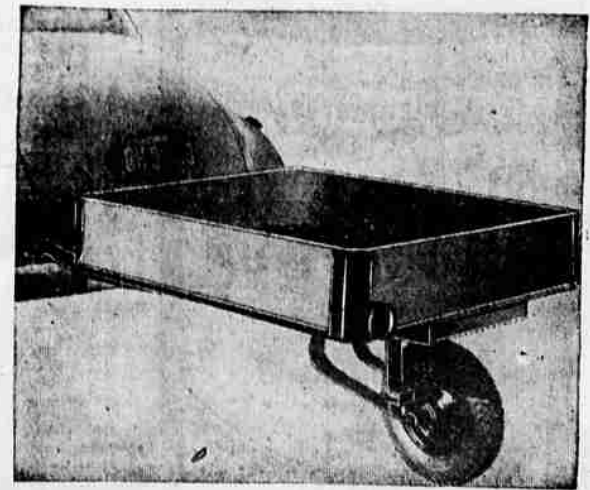

BARGAIN PRICED!
Men's **WORK SHOES**
5.98
6-inch work shoe in tough oil tanned leather. Durable cord leather. Sizes 6 to 11.

MEN'S RUBBER Hip Boots **8.95**
BARGAIN PRICED
Ankle fitting, non slip sole.

MEN'S CHIPPEWA Field Boots
All Leather **13.95**
11-inch height
Extra High **16.50**
16-in. Field Boot

CLEARANCE Light Fixtures

Regular 12.50 **5.95**
Close-fitting ceiling fixture, large rose or blue glass shade, 4 lights.

Regular 14.50 **6.95**
Hanging style 4 light fixture, large rose or blue glass shade.

Any Purchase TOTALING \$10 OR MORE MAY BE MADE ON SEARS EASY PAYMENT PLAN

Allstate 500 lb. Load One-Wheel Trailer
Reg. 69.95 **49.95**

Solve your "extra haul" problems with this safe, even-bracketed trailer. Two patented hitches attached to bumper brackets make it a part of your car. Follows it like a shadow. Easy to park and load. New tire and tube, Timken wheel bearings. Roomy 42 x 48-inch body.