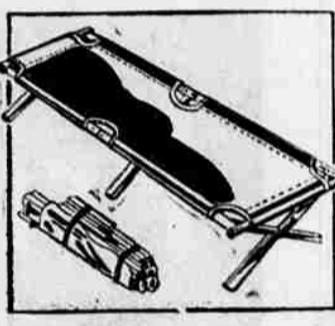

FOLDING CAMP COTS **4⁴⁴**
Regularly 5.95