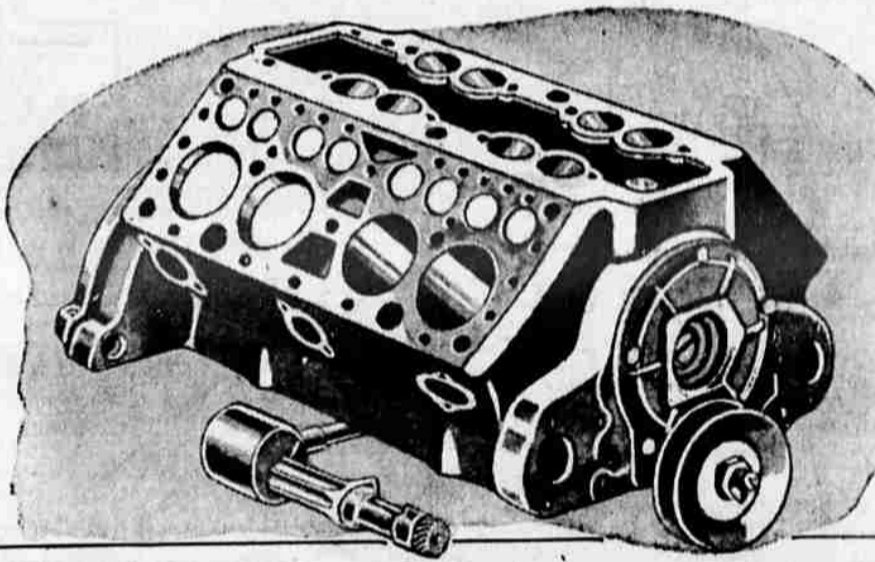

Completely Rebuilt Motors For Ford V-8 **119⁹⁵**

Immediate allowance for your old motor! Completely rebuilt not Exchange just overhauled! New parts and factory renewed parts installed by trained mechanics! New pistons, rings, pins, bearings—cylinders rebored! Buy on Wards convenient monthly payment plan.