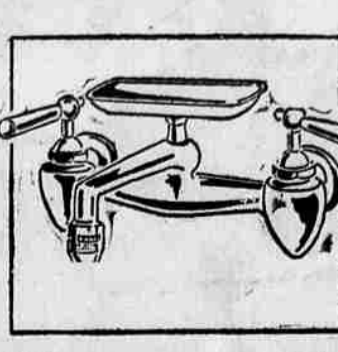

SINK FAUCET **8.95**

Dress up your sink with Wards gleaming chromium plated swing spout faucet!