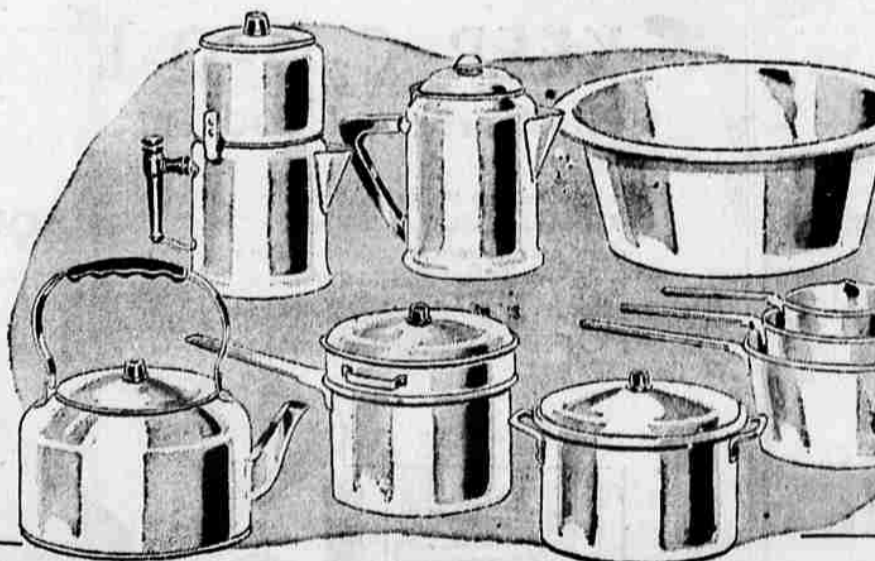

Special Selling Of Mirror-Finish Aluminum **89^c**

Hurry to make your selection from this fine assortment of cooking ware! Dishpan
● 6-qt. Side-Handle Kettle 1.09 ● Double Boiler 1.35 ● 7-cup Percolator 1.35
● 6-cup Dripolator 1.39 ● 4 1/2-qt. Teakettle 1.98 ● 1, 2, 3-qt. Saucepan Set 1.25

HEXAGON SHINGLE **7.29**
Reg. 7.49

Tough! Long wearing! An asphalt shingle with colorful ceramic granules. Price covers 100 sq. ft.

SUPER HOUSE PAINT **5.10**
Wards best quality!

Gallon in 5's
Resists severe weather! Goes farther, hides better. ● Gallon . . . 5.19

FOLDING CAMP COTS **4⁴⁴**
Regularly 5.95

RURAL MAIL BOX **2.88**
Now reduced from 3.29

Steel galvanized for protection against rust, weather. Holds large mail easily!

GRASS SHEARS **87^c**
Cut in price from 98^c

The finishing touch to your lawn cutting. Has easy to use squeeze grip.

2.75 TROUBLE LIGHT! **2.19**

MINERAL FILL ROCK WOOL Reduced! **1.09**

Reg. 1.40. Drastically reduced for one day only. Save almost 1/3!

12-qt. Pressure Cooker **15⁴⁵**
Reg. 16.95

Wards "Magic Seal" cooker with streamlined, modern design.

16-qt. Cooker, Reg. 18.70 . . . NOW 17.45

THROW SEAT COVERS **2⁹⁸**
Regular price 3.69

Sturdy, twill fabric! Fit all '36 to '46 cars, one piece or split type back.

ROUND-POINT SHOVEL **1⁶⁷**
Cut in price from 1.85

Ideal for removing roots, shrubs, etc. Large 9 1/2"x12" blade, and 48" handle.

SINK FAUCET **8.95**

Dress up your sink with Wards gleaming chromium plated swing spout faucet!

AUTOMATIC ELEC. IRON **5⁴⁵**
Regularly 6.75 . . . Save!

Dial the fabric for correct heat. AC only. Chrome-plated; cord and plug.

USE WARDS CONVENIENT MONTHLY PAYMENT PLAN