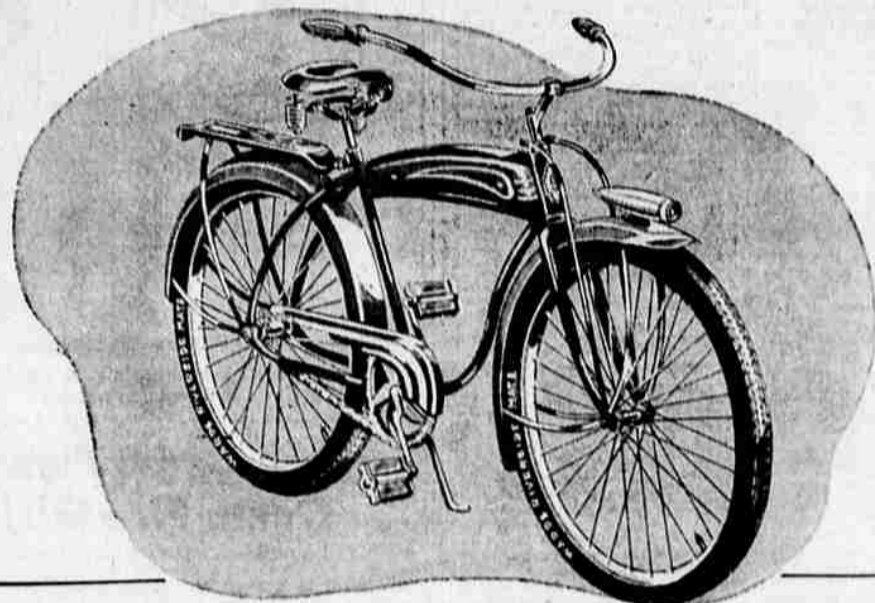

officer at the Seaside hospital, where her recovery is now believed certain. Mrs. Church said she was the widow of Richard Church, an amputee-veteran of World War I with whom she lived in Westchester, N. Y., until his death early in May.

County authorities are attempting to check a clue to Mrs. Church's earlier history which came in a telephone call from a Portland woman Sunday.

The woman said she had known an "Ailsie Church" in Seaside many years ago and had lost touch with her after Ailsie Church moved to the East. A description offered by the Portland woman is said to tally in striking detail with the appearance of the hospitalized woman.

Red Cross and welfare workers of Clatsop county are planning to aid Mrs. Church, who is without money and clothing.

of racial friction, police today continued their search for a negro suspected of stabbing a white housewife.

Three hundred armed citizens yesterday joined a posse of 200 state, county and municipal police officers in a 12-hour search for the fugitive.

Police Sgt. R. E. McMahon said a fiery cross was burned near a negro residential section last night and officers were investigating a report that white men threw a ball of flaming tar into a negro's home.

When deciding upon a future look to the navy for experience.

Montgomery Ward

Store Hours 9:00 a. m. to 5:30 p. m.

Ninth at Pine

Phone 3188

SAVE!

Here's Proof aplenty that Wards is your Thrift Center!

Wards Tank Model "Hawthorne" Bike Sale **44⁸⁸**

It's a fully equipped, streamlined design, tank model "Hawthorne"! 10% Down! And it's low priced! In sparkling bright red enamel finish and white trim. Has balloon tires, headlight, chain guard, luggage carrier. Also, girls' models. See it NOW . . . at Wards!