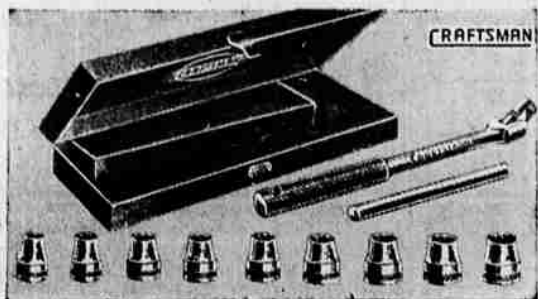

SPECIAL THIS WEEK

Craftsman 11-Pc. MIDGET WRENCH SET

Reg. 2.98

Reduced to

2¹⁹

For small ignition and electrical jobs, 1/4-inch square drive. Eleven pieces: 9 sockets 7/32 to 7/16-inch openings, flex "T" handle and cross bar. Heat-treated steel, polished finish. Steel box.

Immediate Delivery