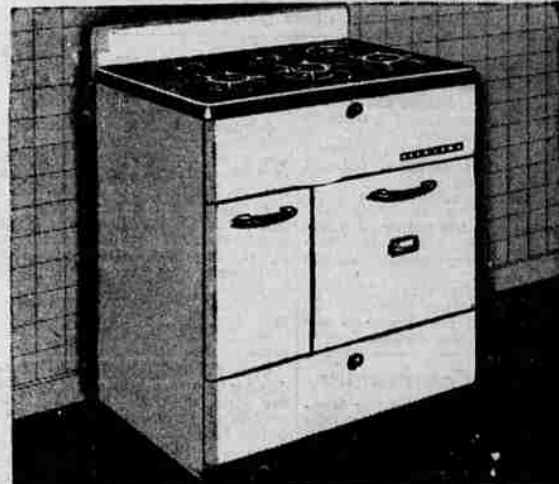

Kenmore Oil Range for Cool, Clean, Even Heat

71⁹⁵

At Sears Low Price

24.00 DOWN, 5.00 Month

Modern oil range as efficient as it looks! Three wick burners heat instantly—three warmers keep food hot. Fully insulated oven means better baking at even temperatures. It has Deluxe thermometer. Large storage compartment. All steel body. Two concealed fuel tanks. See it now!

KLAMATH THEATRE GUIDE

—THURSDAY—

1. **ESQUIRE TOWER** New today—"WILD WEST" Filmed in Color, also "PILGRIM LADY" romantic comedy.
2. **PINE TREE** New today—"PHILO VANCE'S GAMBLE" Mystery, also 3 Stooge Comedy—March of Time and Musical.
3. **PELICAN** Bowery Kids in "MR. HEX," also Western.
4. **RAINBOW** "OPEN CITY" now in its 2nd Big Day. Don't Miss It!
5. "GOING TO TOWN" and "THE INVISIBLE INFORMER."

"Satisfaction guaranteed or your money back"

SEARS

133 SO. 8TH

STORE HOURS 9 TO 5:30

PHONE 5188