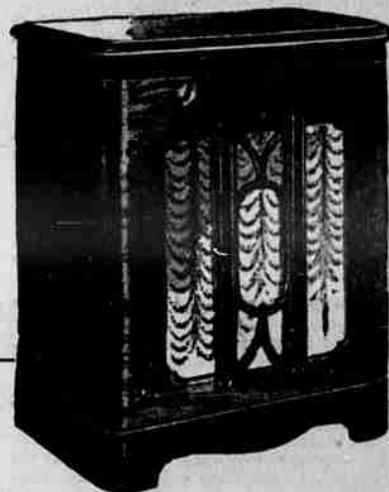

Directors Urge Better Road Signs

Painters To Swarm Over House

PORTLAND, May 22 (AP)—Harold M. Buckbee will have no trouble hunting a painter to beautify his home this year. Ninety-four are scheduled to swarm over the Buckbee residence Saturday to pay off a prize—one house painted—awarded the winner of the clean-up campaign slogan contest. The slogan—"Paint up, clean up, do your share—increase beauty everywhere."

WAGE BOOST
PORTLAND, May 22 (AP)—A wage boost of 7 1/2 cents an hour has been approved by negotiators for the package veneer industry and 500 CIO employees. The U. S. conciliation service said the boost, from the previous $1.15 an hour for men and $1.10 for women, will be retroactive to April 1 and must be ratified by the union locals. The plants include the Coast Veneer company, Portland.

WANTED

1. **EXPERIENCED**
2. Sawmill Sawyer
     Nite Shift $1.95 1/2 Hour
   - Sawmill Setter
     Nite Shift $1.55 1/2 Hour
   - Contract Green Lumber Pilers

The Diamond Match Co.
Stirling City, Calif.

with a **PUROX** welding and cutting outfit you can...

- **WELD** any weldable metals
- **BRAZE** metals of same or different composition
- **CUT** shapes from steel plate or sheet
- **PUNCH HOLES** in steel up to 4-in. thick
- **HEAT** for bending and straightening
- **GROOVE** to remove surface material, rivets, or old welds

we have complete welding outfits in stock

as low as $62.25

LINDE Oxygen and **PREST-O-LITE** Acetylene are available immediately in the new, small-size cylinders "Linde," "Prest-O-Lite," "Purox" are trade-marks

WRITE or phone today

BUSSMAN'S WELDING SUPPLIES
834 Klamath Ave.

Hurry NOW To Take Advantage of These DRASTIC REDUCTIONS While Quantities Last!

Reg. 7.95 Craftsman Socket Set 12 Pieces in Sturdy Tool Box reduced NOW to **7.15**