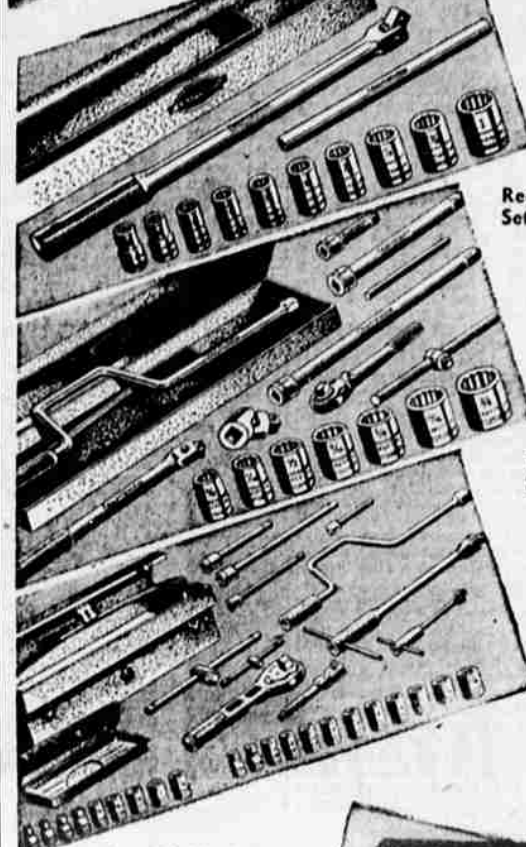

WAGE BOOST
PORTLAND, May 22 (AP)—A wage boost of 7 1/2 cents an hour has been approved by negotiators for the package veneer industry and 500 CIO employees. The U. S. conciliation service said the boost, from the previous $1.15 an hour for men and $1.10 for women, will be retroactive to April 1 and must be ratified by the union locals. The plants include the Coast Veneer company, Portland.

WANTED

1. **EXPERIENCED**
2. Sawmill Sawyer
     Nite Shift $1.95 1/2 Hour
   - Sawmill Setter
     Nite Shift $1.55 1/2 Hour
   - Contract Green Lumber Pilers

The Diamond Match Co.
Stirling City, Calif.

with a **PUROX** welding and cutting outfit you can...

- **WELD** any weldable metals
- **BRAZE** metals of same or different composition
- **CUT** shapes from steel plate or sheet
- **PUNCH HOLES** in steel up to 4-in. thick
- **HEAT** for bending and straightening
- **GROOVE** to remove surface material, rivets, or old welds

we have complete welding outfits in stock

as low as $62.25

LINDE Oxygen and **PREST-O-LITE** Acetylene are available immediately in the new, small-size cylinders "Linde," "Prest-O-Lite," "Purox" are trade-marks

WRITE or phone today

BUSSMAN'S WELDING SUPPLIES
834 Klamath Ave.

Hurry NOW To Take Advantage of These DRASTIC REDUCTIONS While Quantities Last!

Reg. 7.95 Craftsman Socket Set 12 Pieces in Sturdy Tool Box reduced NOW to **7.15**

1/2-inch square drive. Best set for working tight, out-of-the-way places. Consists of ten 12-pt. thin straight wall sockets, 15-in. flex "T" handle with crossbar. In steel box.

Reg. 15.95 16-Piece Socket Wrench Set! Sears Famous Craftsman Make! reduced NOW to **14.35**

A valuable addition to any workshop. Made of "Super-Tuff" steel. Seven 12-pt. thin wall socket handles and accessories. 1/2-inch square drive parts. Complete with steel box.

Reg. 22.95 Craftsman Wrench Set! 22 Pcs. in Hip-Roof Steel Box reduced NOW to **20.65**

A popular set with mechanics. 1/2 and 3/4-inch drive sockets ranging in sizes 7/32 to 1 1/8-inch. Each piece heat treated steel for longer service. Packed in hip-roof steel box.

Regular 11.90 Sears Craftsman Wrench Set With Heavy Steel Box reduced to **10.70**

All parts of heat-treated steel, this 17-pc. socket wrench set is popular among industrial, auto, and airplane mechanics. Includes all parts necessary for motor and assembly work.

48 - Piece Craftsman Socket Set. Reg. 35.95 reduced to **32.35**

Made of Super-Tuff steel, heat-treated for greater strength and wear. Contains complete assortment of 1/4, 3/8 and 1/2-inch drive sockets and parts. With hip-roof steel box.

Craftsman 15-Pc. Socket Set Reg. 5.65, Reduced to **5.15**

Craftsman quality. Special analysis heat-treated steel. Thin side walls for getting into tight spots. Polished finish. Complete range of sizes from 7/16 to 1 1/8 in.