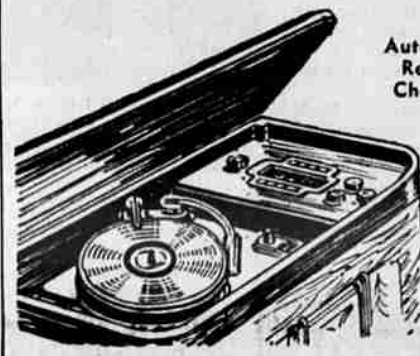

NEW SILVERTONE RADIO-PHONO COMBINATION

Automatic Record Changer

124.95

42.50 DOWN, 10.00 Month.

Famous Silvertone performance made even richer and more faithful with the new "Silver Voice" dynamic speaker. Personalized tone control; 8-button station selector. Changer has lightweight crystal pickup arm, plays twelve 10-inch or ten 12-inch records.