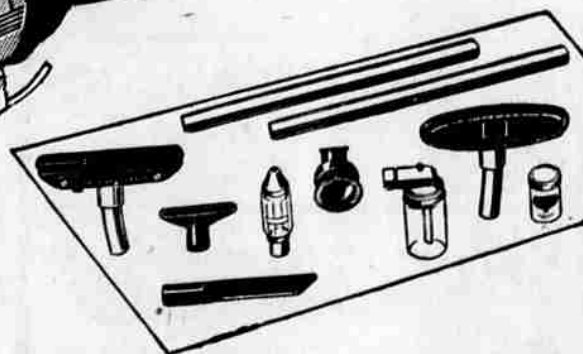

● Of course you want the latest work-savers in your new vacuum cleaner. Premier has them, both in the new Premier Duplex floor model and in the powerful tank model shown here. Come in, try them, buy on proof . . . and you'll prove to yourself that your next vacuum cleaner will be a new Premier!

69⁷⁵

EASY TERMS

Premier Clean Is Completely Clean

COME IN TODAY

LIBERAL TRADE-IN ALLOWANCE on your old vacuum cleaner

VERN OWENS

124 No. 4th

CASCADE HOME FURNISHINGS CO.

PHONE 8365