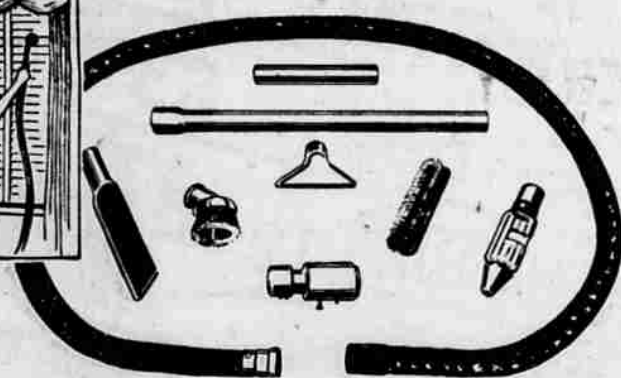

Demonstration Month! Buy on Proof! See it Today!

Here it is! The New

PREMIER DUPLEX

with the exclusive

MATHO-MATIC NOZZLE

the vacuum cleaner you've been waiting for! Automatically adjusts itself to ANY rug, thick or thin. You don't have to stoop to adjust it.

PLUS ATTACH-A-TOOLS AND EXTRA FEATURES

- ADJUSTS TO ANY RUG . . . the exclusive Matho-Matic Nozzle automatically adjusts itself with mathematical precision to any rug surface for most efficient cleaning.
- 2-SPEED MOTOR . . . ball bearing. No oiling required. High Speed for thorough cleaning—Low Speed for "brush up" cleaning, throw rugs.
- MOTOR-DRIVEN BRUSH . . . ball bearing brush provides double-action Vibra-Sweep cleaning on a cushion of air.
- FINGER-TIP SWITCH . . . two-speed, trigger type. Conveniently located under handle.
- FOOT-PEDAL RELEASE . . . a touch of the toe releases handle for cleaning under low furniture.
- FULL-OPENING BAG . . . specially-woven napped sateen. Easy to empty.
- SEARCH-LITE . . . seeks out hidden dirt. Has strong wide beam for dark corners.
- RADIO NOISE SUPPRESSOR . . . standard 110-volt, 350-watt motor has built-in, radio interference eliminator.
- NOISELESS CASTERS . . . easy running; four casters prevent tipping. Will not mar floors.
- FURNITURE GUARD . . . soft, molded-rubber bumper around nozzle prevents marring wood-work.
- CORD . . . long, rubber-covered with unbreakable, molded-rubber plug. Approved by Underwriters' Laboratories.
- FINISH . . . attractively finished in lustrous plastic and polished aluminum.