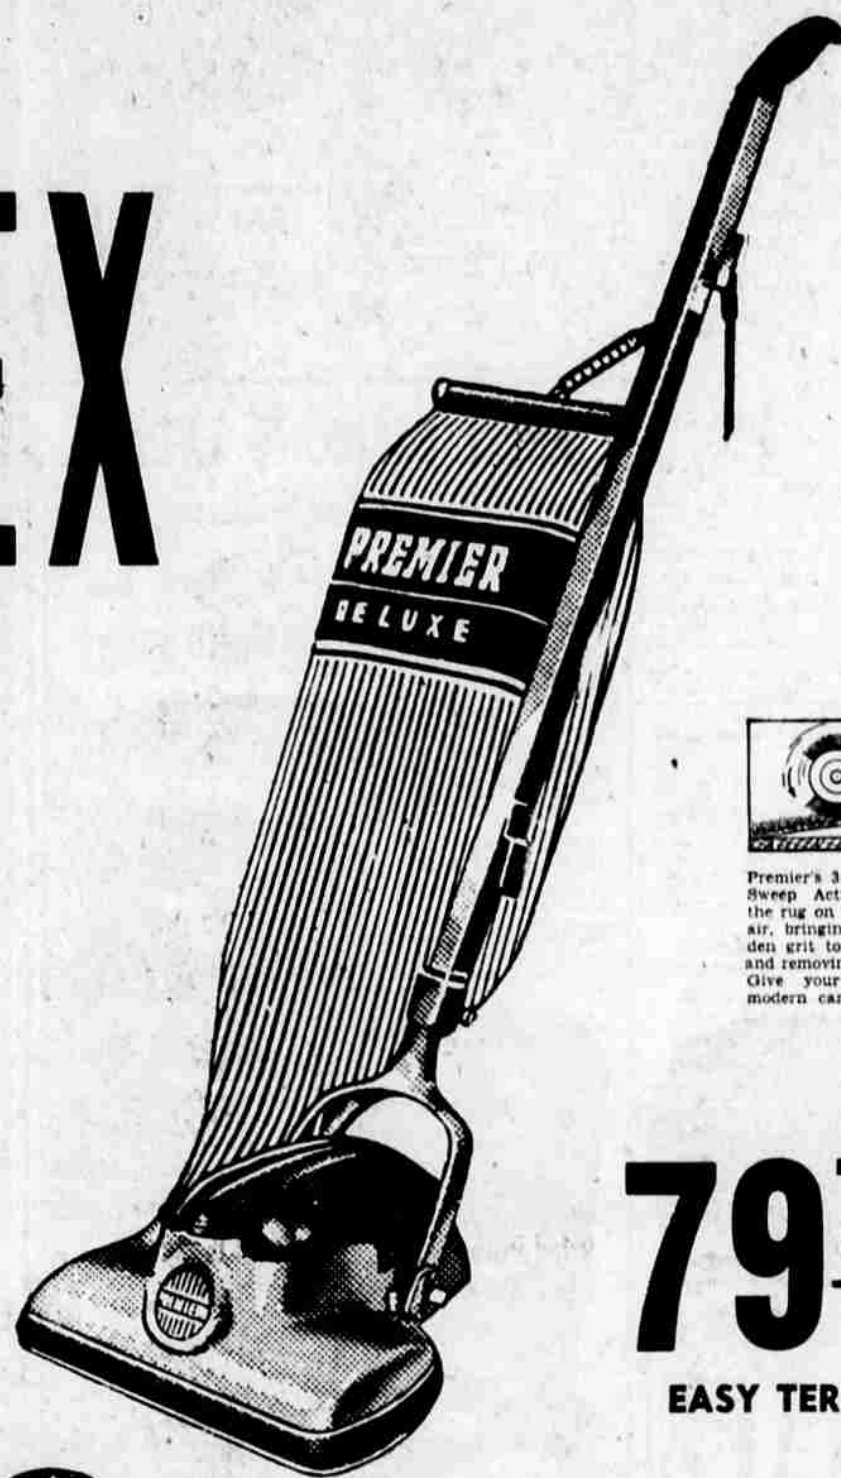

79⁷⁵

EASY TERMS

NINE "MASTER" UNITS

Premier Attach-a-Tools, so easily connected, so easy to use, whisk away all dirt ABOVE the floor, giving you complete home cleaning the easy way.

$14⁵⁰

When you buy a vacuum cleaner -- you want the best!
Come in and try these modern work-savers yourself!