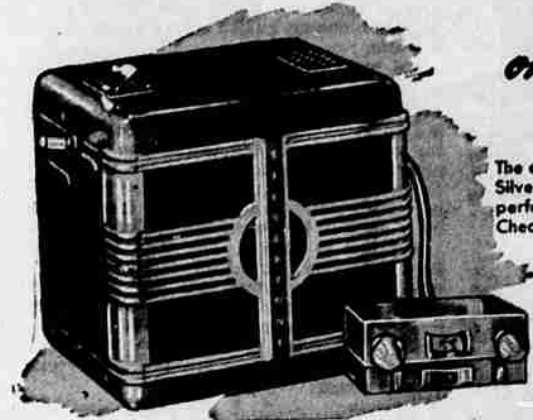

Silvertone

New 1947 *Super Power* AUTO RADIO
DELUXE CUSTOM MOUNTING MODEL
Matches Dash Panel on All Cars, '40 to '46

only **69⁹⁵**

The extra features in this full custom mounting Silvertone "Super-Power" give you big set performance anywhere you go in your car. Check them all for their extra radio value.

- New Superheterodyne Circuit
- 5-Station Single Push Button
- Push-Button Tone Control
- Built-In Antenna Filter
- 7-Inch Dynamic Speaker
- Handsome Custom Mounting