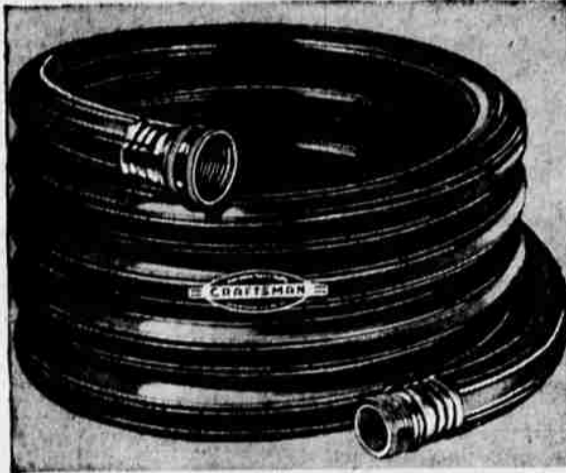

Craftsman Garden Hose Guaranteed 10 Years

25 ft., 5/8" diam. **3⁶⁹**
25 ft., 3/4" diam. **4⁷⁵**

Three strong layers (seamless rubber tube, rayon reinforcement, super tough Neoprene cover) vulcanized into one flexible, non-kink hose, extra resistant to abrasion, sun and weather check. Brass couplings, rubber washers.