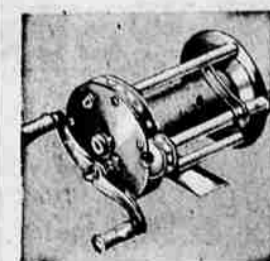

Skilcast Reel

Wide Line Guide 4.49 Mechanical thumb prevents backlash. Lightweight spool, cork arbor. Double threaded shaft with replaceable bearings. 100 yd. capacity.

KLAMATH THEATRE GUIDE

- **ESQUIRE---** Katherine Hepburn and Robert Taylor in "Undercurrent."
- **PELICAN---** Sonny Tufts and Ann Blyth in "Swell Guy."
- **TOWER---** Bowery Boys in "Mr. Hex" and "Six-Gun Serenade."
- **PINE TREE---** "Without Reservation" and "Dick Tracy."
- **RAINBOW---** "Don't Gamble With Strangers" and "Great Stagecoach Robbery."

SEARS MASTER-MIXED

HOUSE PAINT

Sears scientifically balanced formula has made Master-Mixed house paint a favorite among home owners from coast to coast. It flows on easily and dries to a tough, weather-resistant finish.

5¹⁹ Gal.

2-in. Paint Brush 69c

Finest bristles firmly vulcanized in rubber. "Fibreglass" ends do smoother jobs.

Colorful Decals 10c

20c Large patterns to attractively decorate rooms; smaller styles for glasses. Easily applied.

Tough Floor Enamel Master Mixed gal. 4.29

A durable enamel for wood, stone, concrete, linoleum, metal floors. Dries overnight to a rich finish. All colors. Gallon covers 700 sq. ft.

Floor, Trim Varnish Master-Mixed qt. 1.59

A brilliant varnish that dries quickly, coats floors and woodwork with a durable, clear finish. Protects as it beautifies. Easy to clean.