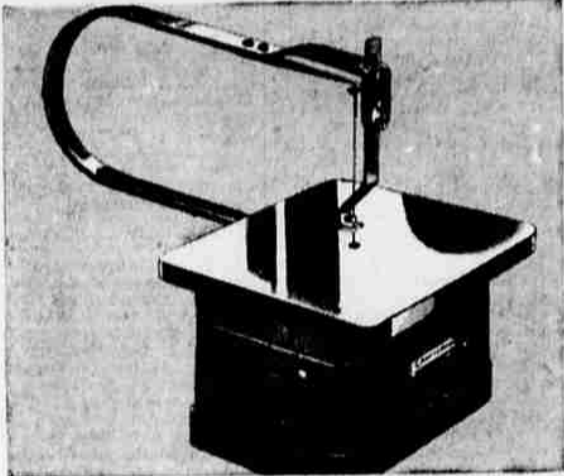

Magnetic Jig Saw is Handy, Efficient, Fun

Just Plug in and Saw **13⁹⁵**

A rugged, well-made Craftsman power tool; needs no oiling, belt, gears, or motor! Makes hundreds of things from wood, metal, plastic. So safe even a child can run it. Cuts to center of 22-in. circle. With blade, 5 1/2-ft. cord, instructions. For 110-120 V, 60 Cycle AC only.