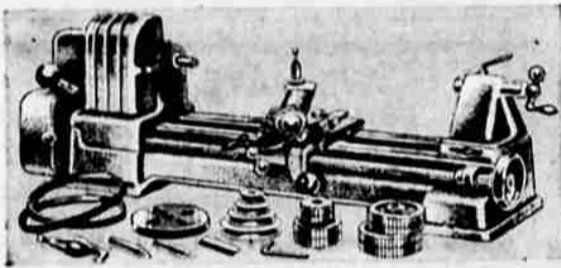

Metal Cutting Lathe 49⁹⁵

6-inch... Back Geared

Designed for turning armatures, model making and other metal turning jobs. Accurately machined V-way bed. Range of eight speeds: 116-2040 R.P.M. Thread range: 8 to 96 per inch.