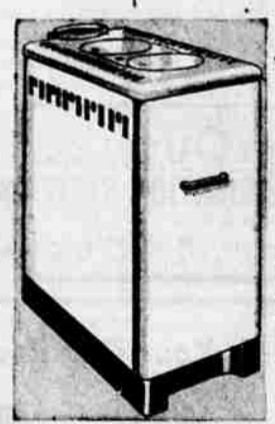

6x9 ft. Size 4.95      7 1/2 x 9 ft. Size 5.95  
9x10 1/2 ft. Size 7.95

*Easy Terms ON PURCHASES TOTALING \$10 OR MORE*

## Table Model Radio

**34<sup>95</sup>**

Six-tube, beautiful walnut cabinet radio. High and low tone control. Built-in loop antenna.

## Kenmore Deluxe Kitchen Heater

Direct Draft Circulator

**57<sup>95</sup>**

Designed to match the styling of the modern gas or electric range, can be used for cooking as well as heating, with soft coal. Firebox has a 4-inch extension to accommodate 20-inch wood. It's a real beauty for your kitchen.