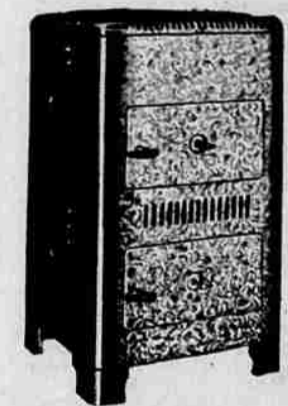

## Table Model Radio

**34<sup>95</sup>**

Six-tube, beautiful walnut cabinet radio. High and low tone control. Built-in loop antenna.

## Kenmore Deluxe Kitchen Heater

Direct Draft Circulator

**57<sup>95</sup>**

Designed to match the styling of the modern gas or electric range, can be used for cooking as well as heating, with soft coal. Firebox has a 4-inch extension to accommodate 20-inch wood. It's a real beauty for your kitchen.

## Wood or Coal Circulating HEATER

Reg. 69.95

This Event Only—

**49<sup>88</sup>**

SAVE AT SEARS on HOUSEHOLD ITEMS			
Clothespins 8 doz. Reg. 39c	24c	Aluminum Skillet 7-in.—Reg. 34c	19c
Dish Drainers Heavy wire—Reg. 1.35	89c	Oil Mop With Handle	89c
Aluminum Skillet 8-in. diam.—Reg. 69c	29c	Bread Box (Single)	98c
Galvanized Pail 10 qt.	89c	Bread Box (Double)	1.69
Water Tumblers 12-oz.—Reg. 2 for 15c. Ea.	7c	Aluminum Sauce Pan Quart size	65c
Ironing Pad, Cover Set	1.98	Cookie Jar Strawberry shape	1.98