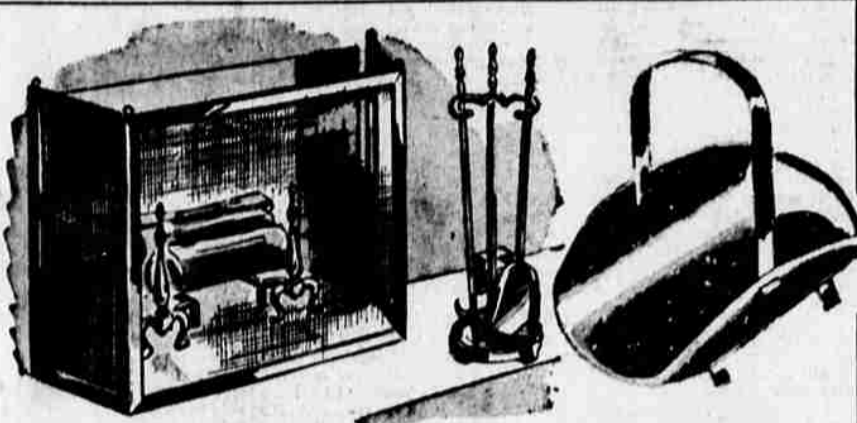

SEARS Value DEMONSTRATION

Save On Hardware and Housewares—at Sears!

7-Pc. Polished Brass Ensemble

Shop! Compare! A 40.80 Value!
Heavy andirons of brightly polished brass, folding screen, fireset of shovel, brush, poker, stand, and wood basket of solid polished brass.

29⁹⁵

Sears Easy Terms