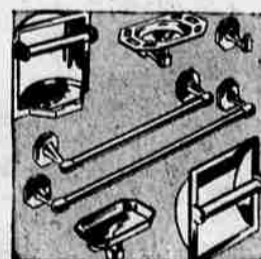

Bath Fixtures

Paper Holder **1.19**
Grab Rail 3.48
Glass Holder 89c
Soap Holder 1.59
Robe Hook 79c
Towel Bar 2.89