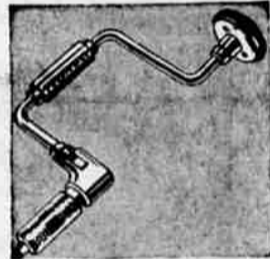

Craftsman Brace