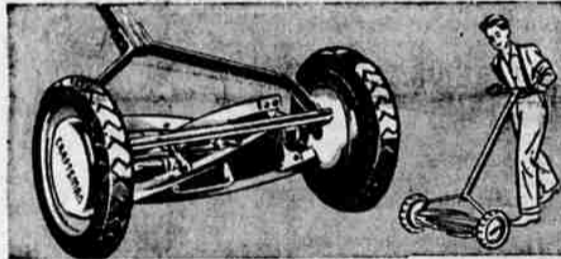

Quality Lawn Mower **20⁴⁹**

Five keen, heat-treated alloy steel heavy blades; over-size ball bearings; fully-enclosed extra large wheels, semi-pneumatic tires, chrome-plated hub caps. 16-in. cut; maize, blue finish.