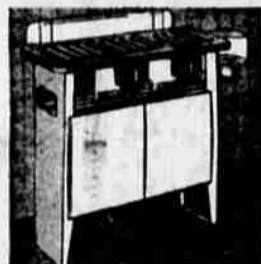

Kerosene Range