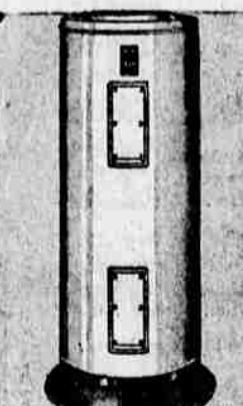

Homart Electric Hot Water Heater

Guaranteed for 10 Years!

109⁹⁵

Provides all the hot water you need at the turn of a tap! Smooth glass-fused-on-steel lining assures no rusting, no corroding. Water stays hot longer because of a 3-in. thick glass wool insulating blanket. Automatic operation. 50-gal. cap.