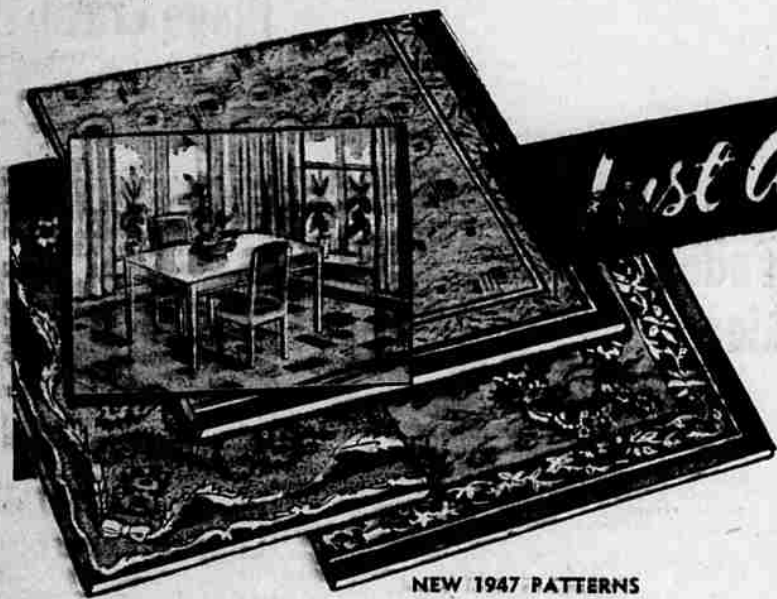

199⁹⁵

Sears Easy Terms

69.95 Dinette, 5-pc. Set

NEW SILVER GRAY FINISH

49⁸⁸

What a buy! What a beauty! Solidly built extension table seats six persons without crowding. Leatherette covered seats on chairs add bright charm to your room.

10.28 Down,
 Sears Easy Terms

7-Pc. Set, 59.88

NEW 1947 PATTERNS

Just Arrived
 of Colorful
 Heavy Enamelled

9x12 ft.
RUGS
8⁹⁵

Most practical floor covering you can own! Lovely rich colors in tile or floral patterns harmonize perfectly with any room. Heavy enameled surface won't show wear after millions of steps. It's stainproof and easily cleaned. Limited quantities on other sizes.