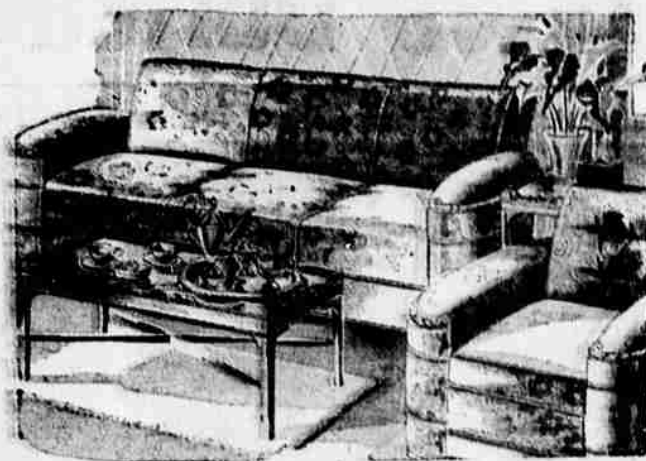

SEARS

VALUE DEMONSTRATION

Store Opens **Beginns Tomorrow** — Shop **9 BIG DAYS!**
 Daily at 9 a. m. — Until 5:30 p. m.

Full Size Metal Bed, Mattress and Box Spring

—You get all 3 for
 Reg. 74.90

49⁸⁸

10.28 Down,
 Sears Easy Terms

2-pc. DIVAN SET

Save 50.00 — Reg. 249.95

Modern comfort, modern beauty—at a big saving! The handsome divan doubles as an extra bed for two, and both pieces have tempered coil springs supported on sagless base. In rich covers. Large bedding compartment.

199⁹⁵

Sears Easy Terms

69.95 Dinette, 5-pc. Set

NEW SILVER GRAY FINISH

49⁸⁸

What a buy! What a beauty! Solidly built extension table seats six persons without crowding. Leatherette covered seats on chairs add bright charm to your room.