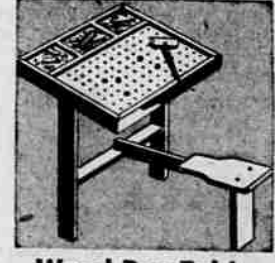

All Steel Scooter 3.98
29 1/2-in. High
Sturdy all steel scooter that will take plenty of knocking about. 7 1/2" rubber tread wheels. With parking stand. Red with Ivory disc wheels.

Corrom Board 6.49
65-gene corrom board. 3-ply veneer board. 28 1/2-in. square. Set of rules included.

43-Piece Chem Set 6.29
Lab type cabinet. Acorns. Includes 300 experiments. Chemical Magic Book. 16 x 14 in.

Whirling Peg Pull 59c
Enameled Wood
Fascinating pull toy. Colorful pegs mounted on discs which revolve when toy is pulled. Pegs are removable. 9 x 3 1/4-inch size.