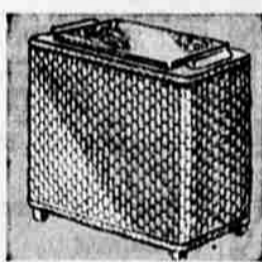

HOUSEHOLD GIFTS

Bench Hamper

Doubly Useful... 5.98
Use as a hamper! As a comfortable bench! Woven fiber body in pastel shades. Attractive matching top. Ample room for small family.