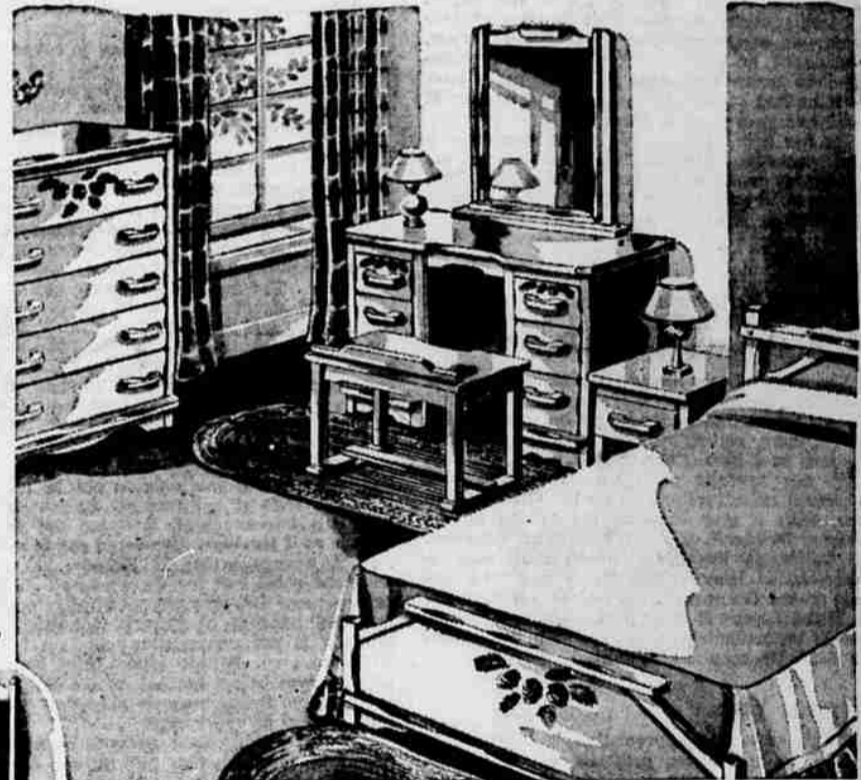

5-Pc. MAPLE TONE GROUP

119.95

24.00 Down, Sears Easy Terms

Colonial styling done in mellow maple... to wish your home a Merry Christmas. All pieces of selected, kiln-dried wood. Metal drawer pulls. Bench, stand included.