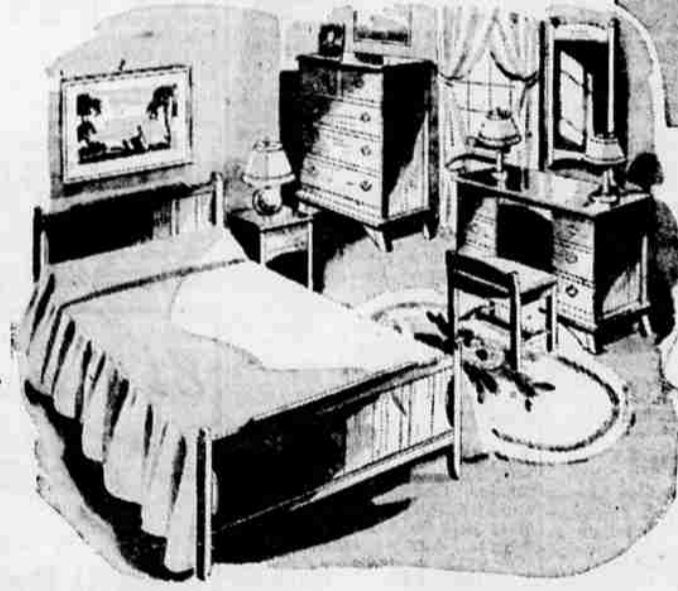

'NUMDAH' RUGS

10.95

4x6 ft. Size

Perennial favorites for gifts. So colorful and versatile!
32x48-in. size 4.79

BUY ANYTHING TOTALING $10 OR MORE ON SEARS EASY PAYMENT PLAN

HOUSEHOLD GIFTS

Doubly Useful... 5.98
Use as a hamper! As a comfortable bench! Woven fiber body in pastel shades. Attractive matching top. Ample room for small family.

Best Quality... 3.25
Our finest. Gives quick beating action. So easy to turn! Newly designed blades fit sides and bottom of popular shaped bowls.

Maid of Honor 1.29
Colorfully designed "Garden Fruit" pattern is matchable with other Maid of Honor kitchenware. Roomy 2 compartment, family size.

Maid of Honor 3.89
Pattern matchable with other Maid of Honor kitchenware. 12 qt. capacity. Cover lifts up at easy touch of foot, closes tight.

With Bracket 1.89
Quickly opens any size can. Tempered steel cutting wheel leaves safer, smooth edge. Fits securely into wall bracket; easily detachable.

1.35

2.25

5.98

Heavy gauge satin finish aluminum. 17 1/2 x 11 1/2 x 9 1/2 inch size.

"Satisfaction guaranteed or your money back" **SEARS**

Buy Christmas Seals!

133 So. 8th

Phone 5188

Clearance!

- **2-Pc. Divan Sets** Choice of covers. Reg. 259.95. Now **239.95**
- **2-Pc. Sectional Davenport** Frieze and velour covers. Reg. 259.95. Now..... **239.95**
- **Leatherette-Covered Toy Chests** 688
  Exceptional value .....