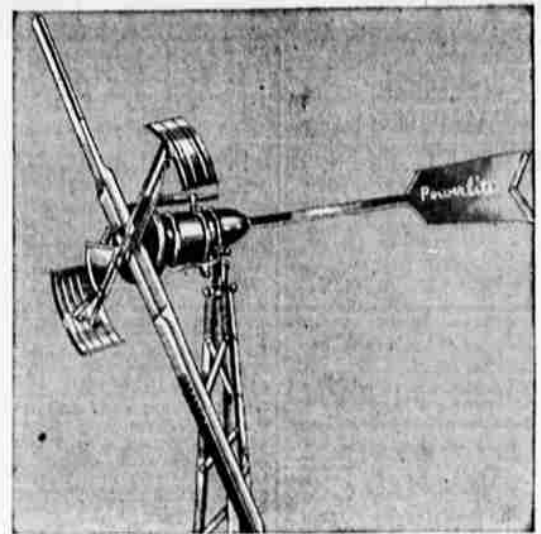

1000-WATT POWERLITE AIR CHARGER 180.00

Electricity... it's yours to enjoy! Wards Powerlite Air Charger brings electric power right to your farm or home... and at a low operating cost, too! It begins charging in a 7 m.p.h. breeze and reaches full capacity in a 20 m.p.h. wind. The perfectly balanced airplane-type propeller has rust-resisting edges giving it extra-long life. Get details at Wards today!

500-Watt A.C. Powerlite Plant 179.50

Immediate Delivery
Have electricity at the snap of a switch with a Montgomery Ward light plant! Supplies enough current to light your home and run many small appliances. Also sizes from 500- to 35,000-watts.

POWERFUL STEEL SUPPORT JACK 11.25

Non-adjustable
A prompt, permanent cure for floors or beams that sag or slant... 8 ton capacity, with a 50% overload safety factor. Guaranteed by Modern Engineering design. Install it yourself.

ROUND-DIE SCREW PLATE 10.95

Cuts accurate, uniform external or internal threads with least effort. The round split dies are held firmly in the stock by tapered screws. It's an ideal tool for a variety of jobs.

Wards Master Hand Saw 3.49

Hardened, tempered steel. Weatherproof, hardwood handle is finely polished, and has comfortable grip. Fastened firmly to blade with four plated screws. Get yours now at Wards!

Heavy-Duty Soldering Iron 3.29
Nichrome wire layer wound on iron core... insulated with imported amber mica. Air-cooled.

Machinist Bench Vise 12.95
Semi-steel body and base; 6-in. Bessemer steel jaw faces... tight locking swivel base. 4-in. jaws.

USE YOUR CREDIT... Ask about our convenient monthly terms. Any $10 purchase will open an account.

MONTGOMERY WARD

MANY OTHER VALUES... Shop in our Catalog Department for thousands of items not in our store stocks.