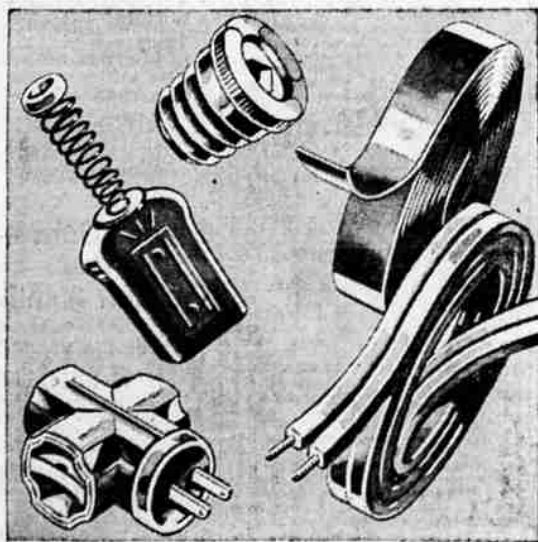

ELECTRICALS FOR THE HOME AT WARDS LOW PRICES!

Here are but a few of the many electrical accessories that should be in every home! Fuses, plugs, tape... Wards have these and more for you to choose from! Get your supply from Wards today!
Rubber Lamp Cord ft. 2c Three-way Switch ea. 12c
Fuses .....5 for 25c Friction Tape .....roll 14c
Appliance Plug 15c

Master Quality Brace 2.95
Wards finest! Metal-clad head turns on ball-bearings. Precision-built for fine work.

Short-handle Axe 1.85
Hardened, tempered, high-carbon steel head, securely wedged to 19" straight-grain Hick handle.