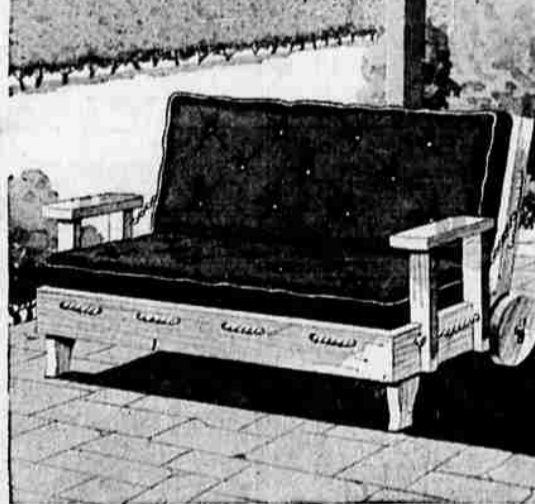

RUSTIC CALIFORNIA REDWOOD LOVE SEAT 36.95

A cozy, comfortable and gay piece for the "heart" of your out-of-door home! Handsomely covered in cotton drill . . . with button tufted cushions that are reversible. Well made of genuine California Redwood with durable finish . . . all joints with nuts and bolts for added strength. See it at Wards . . . it's a Value!
Only 20% Down! Monthly Payment Plan!