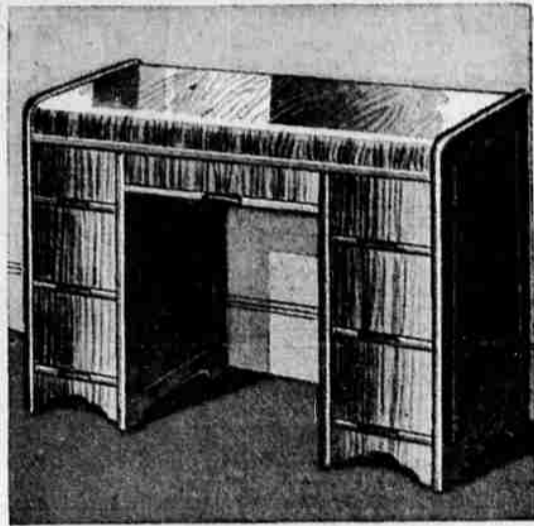

48" Bengaline 159 yd.
and
48" Nubby Textures Plain Chevrons 119 yd.

WATERFALL TOP KNEE HOLE DESK! 45.95
This will please the whole family . . . just the thing for school, business, or correspondence. Handsome with its Waterfall styling. Walnut veneers with Willow Walnut finish. It's 30 inches high, 20x42 inch top . . . concealed slot drawn pulls. Rugged construction, sturdy hardwood. See it now at Wards!
Only 20% Down! Monthly Payment Plan!

ROOMY AND COMFORTABLE PLATFORM ROCKER 47.50
Here's real comfort for your money! A well built chair with lots of room to relax in! Deep moss and cotton filling, smooth restful rocking action. Upholstered in durable cotton tapestry, will "go with" your other furniture. Sturdy hardwood construction for long service. You'll agree it's an impressive value!
Only 20% Down! Monthly Payment Plan!