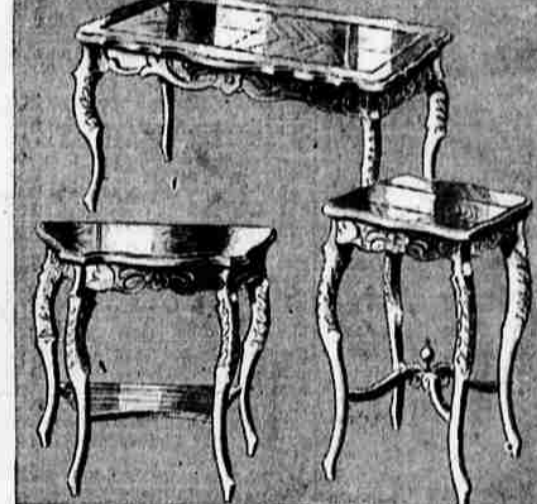

DISTINCTIVE TABLES BARGAIN PRICED End Table 11.45

Beautify your living room with these handsome Traditional tables! They're real values with tops of selected and matched Walnut veneers . . . their richly carved bases! Hardwood constructed for lasting service! See them at Wards . . . Cocktail Table, glass inset, 13.95 — Lamp Table 11.95
Only 20% Down! Monthly Payment Plan!

It's so Handy!
A step stool you'll find dozens of uses for! Converts easily to step ladder to help you reach high shelves!
4.79

Tier Table
A good looking addition to any room . . . and so useful. Expertly made of Mahogany veneers and hardwood.
25.45

Pottery Lamp
Vase shape in gleaming ivory pottery. 14-inch floral decorated shade. A Value at this money-saving price!
10.75

"Samson" Card Table
30x30-inch playing surface . . . stain-resistant, washable! Built to last . . . steel-braced legs for added strength!
3.50