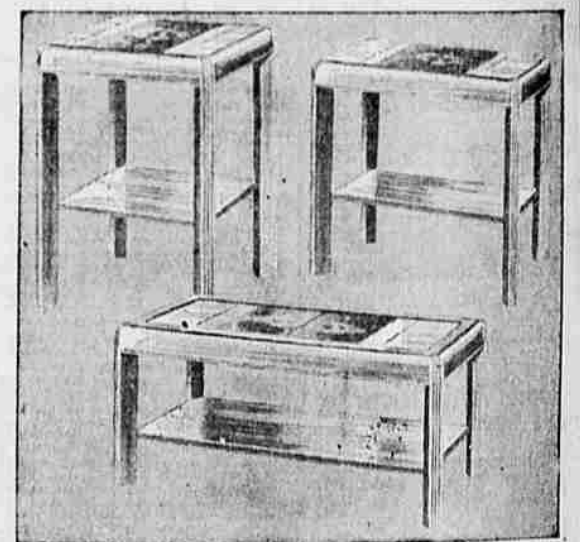

OCCASIONAL TABLES IN MODERN STYLING
End Table **9.95**

A chairside end table... lamp table... and cocktail table... trim lines, up-to-the-minute styling and true quality workmanship you would hardly expect to find at this Low Ward price. Lustrous Walnut veneers combined with hardwood for sturdiness. Use them in a group... only 20% Down on Purchases of $10 or more. Cocktail Table ..... 13.45 Lamp Table 11.45

Baby Crib
Metal spring adjusts to 3 positions! All wood construction with full panels to keep off drafts. See it! **27.95**

It's Water Repellent
Crib Mattress scientifically constructed for greatest comfort! Ticking is water-repellent... washable! **9.95**

Big Play Pen
With lots of "extras"... a value! Play beads, swivel casters... extra casters prevent sagging. **10.45**

Nursery Seat
Clamps to adult's seat. Adjustable footrest for baby's short legs. Wood construction, safety straps. **3.98**

Montgomery Ward