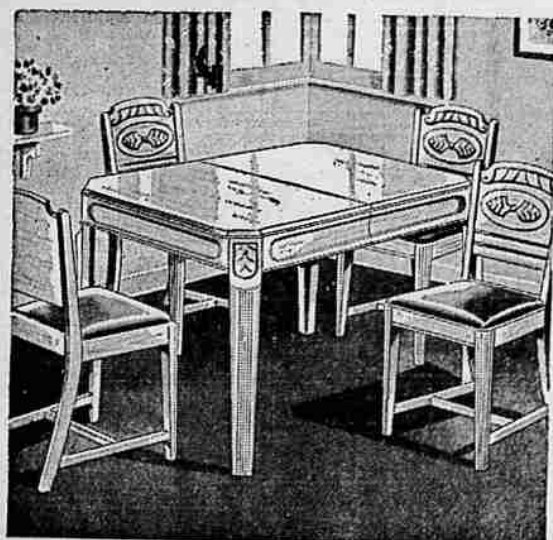

MASSIVE STYLED SOLID OAK 5-PC. DINETTE SET 42.50

You'll be impressed with the massive lines... the colorful stencil designs... the convenience of the extension table which seats six persons comfortably. But best of all you'll like the rugged construction of Solid Oak which will give you long years of dependable service! All this at a money-saving Ward price!

Only 20% Down Monthly Payment Plan

Montgomery Ward

★ Visit our Catalog Department for items not carried in the store. Or shop by phone—from the catalog pages!

WARDS

GREAT ANNUAL MID-WINTER

CLEARANCE

This Week Only... Limited Quantities... No Mail or Phone Orders

MEN'S WESTERN HATS ALL FUR FELTS

Marked down from 10.00

Broken sizes... that's why you save so much on these long-wearing, shape-retaining felts. Wide brim, high crown. Not all colors.

5⁰⁰

Reg. 22.95
Crib and Mattress Combination

Wire construction... crib is natural finish. Heavy weight mattress. For 6 year olds.

Now **16.88**

Reg. 18.95
50-lb. Cotton Mattress

A.C.A. heavy-weight stripe ticking. Roll edges and tuftless. Full and twin sizes.

Now **16.88**

FRONT LACE CORSETS FOR WOMEN

Reg. price 3.98

Lucky you, who wear sizes 28-34. Figure flattering foundations, thoroughly boned back and front for efficient control. Buy now.

1⁹⁷

Ladies' Dresses

Reg. 10.98. Fall Rayon crepes, colorful rayon casuals... NOW

5²⁹

Ladies' Winter Suits

Reg. 14.98. Some unusually good values in the assortment... NOW

10⁵⁰

Children's Cotton Dresses

Reg. 1.95. Colorful prints that the girl will love...

1⁵⁷

Girls' All Wool Sweaters

Reg. 2.98. Drastically reduced for clearance...

1⁹⁷

Children's Stocking Caps

Reg. 98c. Navy blue only but truly a value

77^c

Opossum Fur Coats

Reg. 59.50. Broken sizes but nice styles

49⁵⁰

Fur Trimmed Coats

Reg. 58.00. Quality coats that she can wear into spring

44⁰⁰

Fur Trimmed Coats

Reg. 48.00. Dramatically reduced for immediate clearance

36⁰⁰

Pure Wool Coats

Reg. 24.75. Check these before the selection is gone

14⁵⁰

Wool and Rayon Coats

Reg. 10.98. Available in sizes from 7 to 14. A "buy."

6⁵⁰

MEN'S BLANKET LINED DENIM WORK COATS

Reg. 2.60

Heavy Pioneer quality that working men have learned to know means plenty of wear. Available in complete size range. Wool and cotton lined.

2³³

Reg. 4.98
Men's Dress Oxfords

Black & brown military and custom toed oxfords that wear so well. See them today.

3.97

Reg. 2.98
Women's Sport Shoes

Brown duck, moccasin oxfords for women. Slashed for immediate clearance.

1.97

WOMEN'S HOUSE SLIPPERS

Odds and ends of a very large Christmas selection. Not all sizes and colors but the 50% reduction should appeal to thrifty shoppers.

Reduced **1/2**

REDUCED FOR CLEARANCE

- **Men's Dress Raincoats** 4⁹⁷
  Reg. 8.75
- **Men's Dress Poplin Raincoats** 9⁹⁷
  Reg. 13.75
- **Men's Rayon Knit Ties** 7^{9c}
  Reg. 1.50
- **Men's Virgin Wool Shirts** 6⁹⁷
  Reg. 8.35
- **Men's Olive Drab Caps** 7^{7c}
  Reg. 98c
- **Boys' Leather Mittens** 1⁶⁹
  Reg. 2.29
- **Boys' Leather Dress Belts** 2^{5c}
  Reg. 59c

REDUCED! WOMEN'S DRESSES