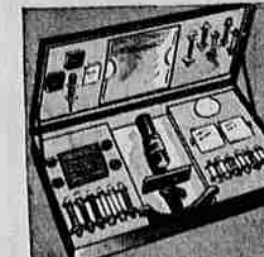

Fun and Education

5.95

For the serious-minded child. Set consists of microscope, chemicals, slides, test tubes, specimens, dissectors, everything needed to work out experiments. Completely arranged in strong leatherette box.

Purchases of $10 or more may be made on Sears Easy Payment Plan

"Satisfaction guaranteed or your money back"

SEARS

133 SO. 8TH
PHONE 5188