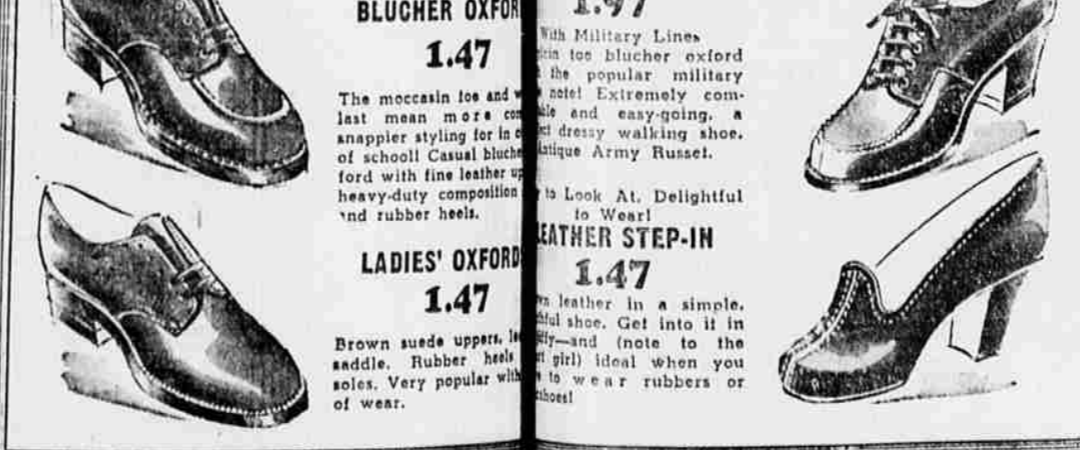

Big Bargains in Broken Lot Odd Sizes!

CYNTHIA DELUXE ARCH SHOES 2.97, MEN'S DRESS SHOES 4.77, SPORT OXFORDS 1.97

A BUDGET PRICE!

- Ladies' and Children's COTTON T SHIRTS, LADIES' LYKE CORSETS, LADIES' LYKE GIRDLES, LADIES' COATS AND SUITS, ONE FUR COAT, BASSINETTE PADS, TODDLER COATS, LADIES' WOODEN TON FABRIC PURSES, Boys' Wool Trunks

Reduced to Clear!

MEN'S MELTON CLOTH COSSACK JACKETS 2.47, MEN'S COSSACK STYLE LEATHER JACKETS 5.77

BETTER APPAREL REDUCED!

LADIES' SLACK SUITS 5.90 to 10.90, MECHANIC SUITS 2.77, Ladies' WORK SLACKS 1.77, Ladies' Work Slack Suits, Ladies' WORK CAPS 2.77, Ladies' Fail Dresses 25c, COTTON SLACKS 50c

A CLOSE-OUT FEATURE!

Comforters 3.49, 3-LB. WOOL BATT 2.77, 2-LB. WOOL BATT 1.77, 2-LB. COTTON BATTS 77c

ODDS and ENDS to GO!

NOTIONS RUMMAGE, BOYS' FINGERTIP COATS 6.77, BOYS' CASUAL COATS 3.77, BOYS' CASUAL COATS 1.77, BOYS' POPLIN JACKETS 1.79

OPERA Ruling Puts 7 Days in Week

PORTLAND, Sept. 27 (AP) - The OPA came out today with this one...

WLB Rules On Lamm Lumber Dispute

PORTLAND, Sept. 27 (AP) - The west coast lumber commission, war labor board fact-finding unit, reported today that decisions on Oregon disputes have been released.

STATE GUARD SECTION NOW REORGANIZED

Under the recent streamlining of the Oregon state guard, Company B, 1st regiment, and Company C, 15th battalion are combined into one infantry company...

Sprague River Mrs. Douglas A. Beard is a house guest in the home of Mr. and Mrs. Joe Beard. Mrs. Beard is en route to Missouri to make her home with relatives.

ANCIENT TOY In the vaults of a bank in Taragona, Spain, is a toy valued at $300,000. It is a doll made of finely chiseled marble.

WASTED VITAMINS In head lettuce, the green outer or leaf lettuce, contain 30 times as much vitamin A as the white inner leaves, yet housewives often discard them.

A job with a locomotive to help you Work for a company whose biggest job is still ahead

See or visit Trainmaster, S. P. Station, Klamath Falls, or contact nearest S. P. Agent.

CHECK THESE NEEDED ITEMS OF POPULAR PRICED ERCHANDISE! MAIN FLOOR

Table with columns for WORK HATS (98c), WOOL FELTS (1.49), MACKINAW (5.90), WORK SUITS (2.98), WORK PANTS (1.79), JACKET (5.90), BIB OVERALL (1.47), JACKET (2.85), OVERALL (1.15), JUMPER (2.21), COTTON UNIONS (1.19), DRESS SOX (49c), DRESS SHIRTS (1.19)