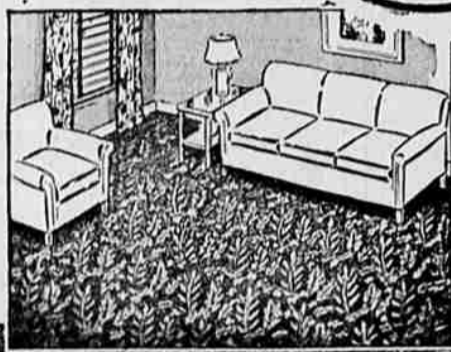

Sale! HEAVY PILE GENUINE WILTON CARPETING

In 9 Ft. and 12 Ft. Widths

Luxurious lasting beauty, in a sturdy wearing quality that now and years from now will make you proud that you picked Wilton Broadloom for your floors. This carpet is famous for its long, excellent wear because extra yarns are skillfully woven into the back under luxurious cut pile . . . assures soft, springy resilience underfoot. Firm, dense pile, 8216 all wool tufts in every square foot. Available in any size you need.

$4⁹⁷
SQ. YD.

Sold on Sears Easy Payments

All These Sizes Available Bound and Ready for Use

9 x 12 Size . . . 61.95

27"x54"	5.95	9'x16'	81.95
36"x63"	10.95	9'x17'	86.95
4 1/2'x6'	18.50	9'x18'	91.95
6'x6'	31.95	12'x12'	81.95
6'x7 1/2'	39.95	12'x13'	88.95
6'x9'	46.95	12'x15'	101.95
6'x10 1/2'	54.45	12'x16'	108.95
6'x13 1/2'	69.95	12'x17'	115.95
6'x15'	76.95	12'x18'	121.95