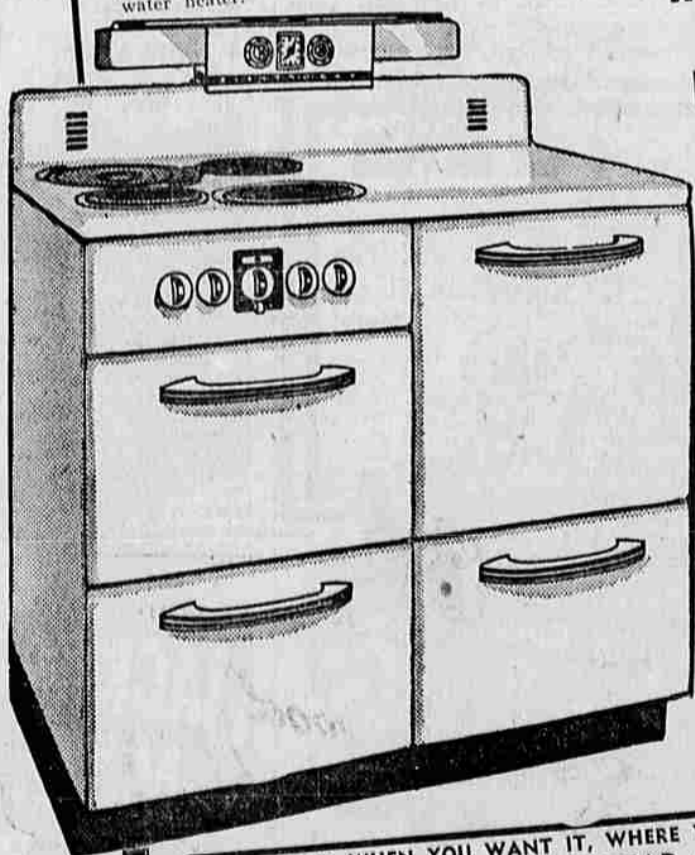

HOT WATER WHEN YOU WANT IT, WHERE YOU WANT IT! ZINC-CLAD 30-GALLON—5-YEAR GUARANTEE HOT WATER HEATER **74.95**

Four-Star automatic electric water heaters have double Chromalox immersion-type elements. Controlled by two separate thermostats for constant supply of hot water! Operates for only a few cents a day. Finished in genuine Du Pont Dulux White Baked-on Enamel! Current saving built-in trap! **$69.95**
SINGLE ELEMENT HEATERS AS LOW AS

SAVE MONEY ON 30,000 ITEMS IN SEARS CATALOG. USE OUR CATALOG ORDER SERVICE.
SEARS, ROEBUCK AND CO.
SEARS SELL ANYTHING AND EVERYTHING TOTALING $10 OR MORE ON THE EASY PAYMENT PLAN

133 So. 8th

Dial 5188