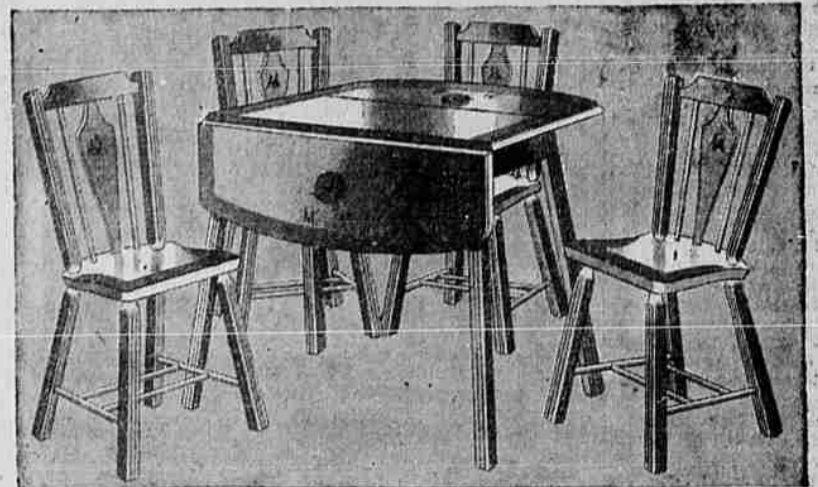

5 Piece BREAKFAST SET

REG. $10.95 DROP SIDE CRIB

Finished in Ivory or Natural . . . Metal! Spring Included

9.88

Here's convenience — plus and safety plus in a smart, sturdy hardwood crib with a washable finish in ivory or maple tones. Conveniently operated drop side. Six year size. A Thrift Value!