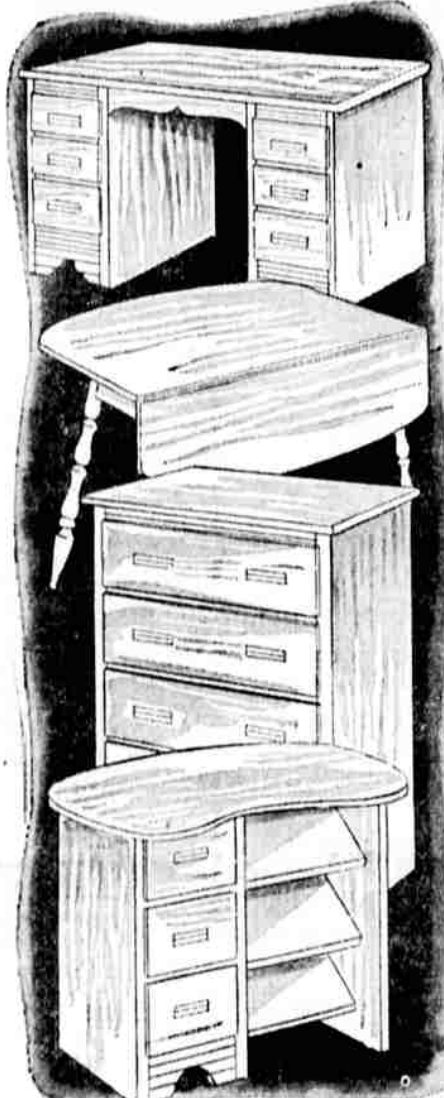

Sears AUGUST Furniture and RUG Sale

Save On Sears THRIFT Craft Unpainted Furniture

Modern in Design and Built to Last

FLAT TOP DESK
A \$12 Value **9⁹⁵**

Six large side drawers plus a center drawer give ample storage space. Roomy top measures 20 by 48 inches.

DROP LEAF TABLE
A 4.50 Value **3⁹⁵**

Here's an attractive and inexpensive set for a new breakfast or dinette set. Banded, ready to be painted or stained.

4-DRAWER CHEST
A \$7 Value **5⁴⁹**

Convenient chest of sturdy Douglas fir. Smoothly sanded, ready to be painted or stained to suit your color scheme.

DRESSING TABLE
A \$7 Value **5⁹⁵**

Three roomy drawers and three shelves give more than average storage space. Convenient arms for skirt.

2-Pc. LIVING ROOM Suite

HONOR-BILT QUALITY.

Actual \$100 Value

YOUR FAVORITE MODERN OVERSTUFFED STYLE IN LUSTROUS CRUSHED VELOUR