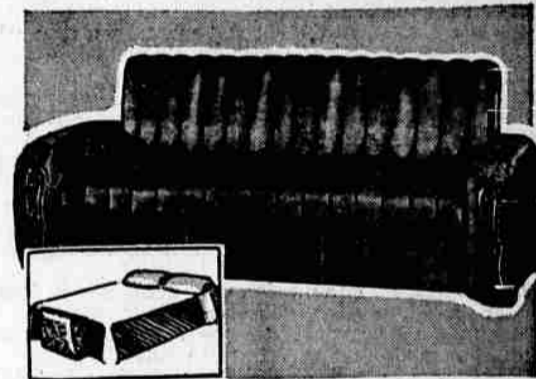

Multipleat Divan

- ★ Opens to Double Bed Size
- ★ Automatic Hinge
- ★ No-Sag Seat and Back Construction
- ★ Bedding Compartment

Channel style seat and back keeps cotton padding in place and prevents it from ever "going lumpy"! Velour covers!

$54.95

Unfinished Chair

AUGUST SALES MAKE THIS PRICE ONLY

90c VALUE **69c**

Double braced, full seated, panel back chair, evenly sanded and ready to be painted or stained. Straight reeded legs.

SEARS ROEBUCK and CO.

Store Hours 9 A. M. to 6 P. M.—
Saturdays 9 A. M. to 8 P. M.
133 So. Eighth Phone 5186