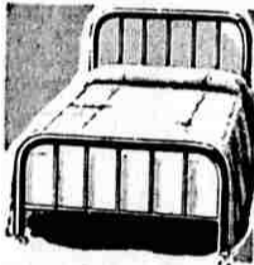

Sears AUGUST

FURNITURE and RUG Sale

★
\$2.50 Value
INLAID
LINOLEUM

Servistan Quality

\$1.95

**100% MORE WEAR FOR
ONLY 25% MORE COST**

- ★ Heavy Gauge Construction
- ★ Waterproof and Rotproof
- ★ Burlap Back
- ★ More Than Twice as Thick as Standard, Twice the Wear

When you buy Inlaid you know you're getting your money's worth... but, when you can buy Heavy Gauge Inlaid... it's twice the thickness of standard linoleum... you're getting TWICE THE WEAR and TWICE THE VALUE!

**ROLLAWAY
30-Inch Bed**

\$8 VALUE 7.95

Link spring, attached to heavy angle frame with helicals. Reinforced steel frame, easy rolling casters. Opens to 73 1/2 inch.

**FULL OR TWIN
Metal Bed**

\$8 VALUE 6.95