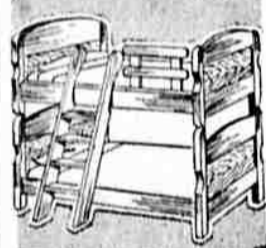

Bunk Bed

USE AS TWIN BEDS OR DOUBLE DECKER

$14 Value 10.95

Unfinished hardwood, smoothly sanded, ready to paint or stain. Completely equipped with guard rail and ladder.