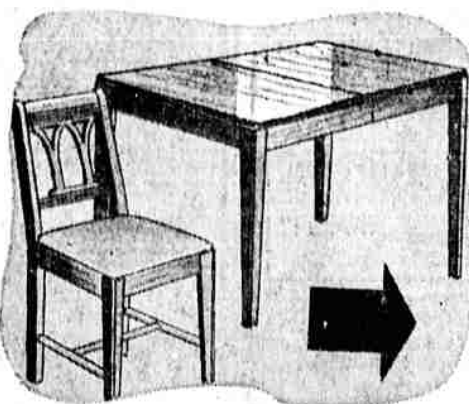

February Priced . . . A Boon To Budgeteers!

8-Piece JUNIOR DINING SET FOR SMALL, MODERN ROOMS

Smooth, modern lines, matched walnut veneers! 38x54-inch table extends to 72 inches, 54-inch buffet, large host chair and 8 side chairs with removable tapestry seats.

\$80 Value
\$64⁹⁵
\$5 DOWN Usual Carrying Charge

Cocktail TABLE
11.00 Value
949

Solid Walnut, removable glass tray, handsomely carved legs.

Sturdy CARD TABLE
1.70 Value
129

Inlay wood effect top, moisture resistant, braced legs.

Worth \$30!
5-Pc. DINETTE SET
Now Only 26⁹⁵
\$3 DOWN Usual Carrying Charge

- ★ 30x42" Walnut Veneer Top Table Opens to 52 inches
- ★ Walnut Finish Hardwood Chairs With Removable White Leatherette Seats