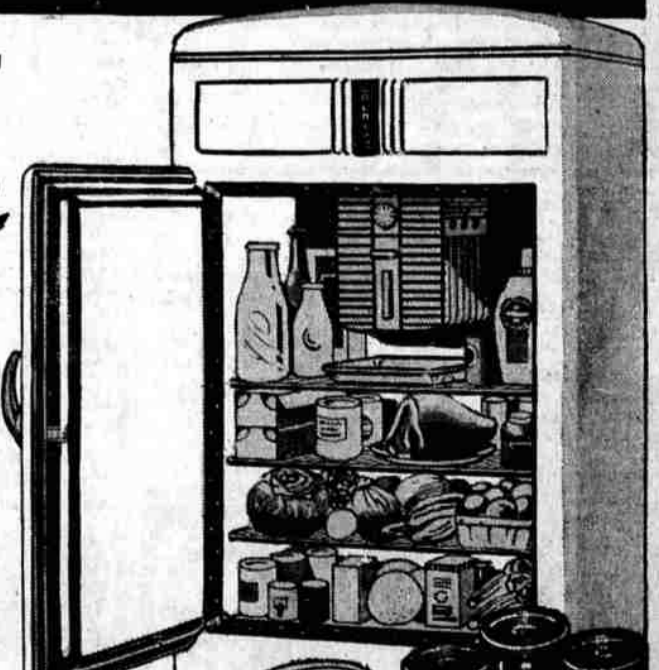

MODERN GIRL ALL 'VOGUE OUTSIDE, VAGUE INSIDE'

KALAMAZOO, Mich., Feb. 21 (AP) — The modern girl was pictured here Monday night at a conference on family relations as "all vogue on the outside and

all vague on the inside."

The speaker was Dr. Paul Popenoe, sociologist and biologist who founded the Los Angeles Institute of Family Relations.

"She is pretty as a picture," said Dr. Popenoe in continuing his description of the 1940 girl,

"but somewhat overexposed and undeveloped."

The central theme of the conference is "The Family Functioning in the Modern World." It is not functioning very well, Dr. Popenoe contended.

"The family today," he said, "is facing extinction chiefly be-

cause of the universal acceptance of several fallacies associated with affectional function. The modern romantic concept of love is diseased, unwholesome, unscientific, contrary to biologic laws and entirely unsuited to serve as a basis for so important an institution as marriage."

DAMAGES ASKED IN SHELL BLAST

WASHINGTON, Feb. 21 (AP) — A bill introduced by Sen. McNary (R-Ore.) Monday asked the government to pay $4000 to members of the Tarpley family of Rickreall, Ore., injured when

a shell fired onto their farm by national guardsmen exploded after being carried into the house.

Dan A. Tarpley, for whom $2500 was asked, took the shell home. An additional $500 was asked for Ernest H. Tarpley and $1000 for Pearl Tarpley. The explosion occurred May 19, 1938.

The war department has picked a site near Holyoke, Mass., for the army's new northeast air base. Initial construction, to cost $1,612,000, has been started. The base will cost more than $8,000,000 when completed.

During the past 30 years, approximately two billions of square yards of concrete pavement have