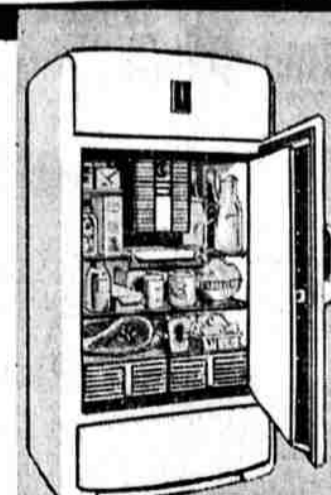

### COLDSPOT GIVES YOU MORE - SAVES YOU MORE

**BIG SLIDE-OUT HANDI-BIN DRAWER**    **PORCELAINED FOODOX WITH GLASS SHELF**    **BIG POLAREX PORCELAINED MEAT STORER**    **NINE DEGREE CONTROL FOR TEMPERATURE**    **ROTORITE CURRENT CUTTER**    **FINGER-TIP RELEASE TRAYS, CUBES**

### Safety Zone

1. For Desserts and Ice Making.
2. For Cold Storage of Meats.
3. For Normal Refrigeration.
4. For Vegetable Storage.
5. For Reserve Storage at Room Temperature.

It's the Big News for 1940! Coldspot scores again with the value of the year . . . the finest electric refrigerator ever made to sell at this amazing price. This brilliant new model answers every need for refrigeration in the home with features that outshine any other make. This is the Coldspot that gives you a completely new, completely equipped, completely COLDEX insulated 6.3 cu. ft. capacity family size box at exactly \$50 less than others ask for the same size. Why Pay More? Buy at Sears and save the difference . . . and GET THE BEST!

# ONLY \$5 DOWN

Balance (plus carrying charge) in easy payments.

6.5 CUBIC FOOT **99.<sup>50</sup>** \$5 Down.

6.2 CUBIC FOOT **109.<sup>40</sup>** \$5 Down.

6.5 CUBIC FOOT **119.<sup>50</sup>** \$5 Down.

## 6.2 CUBIC FOOT Sensation

More Quality, Economy, Convenience and Beauty

Big . . . 12 3/4 sq. ft. of shelf area! Economical . . . look at the price! Convenient . . . look at the features! Automatic light, Rotorite Current Cutter, finger-tip tray release, tip-proof rustless shelves, 9-point cold control, 3-inch ColDEX insulation, all steel cabinet, Dulux and porcelained finish.