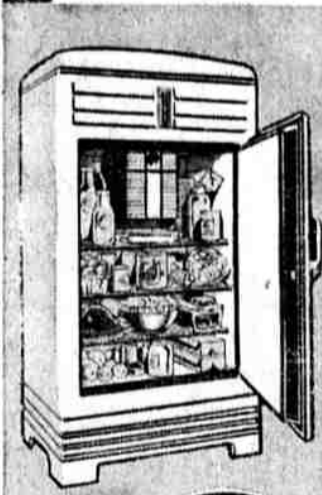

6.5 CUBIC FOOT **99.⁵⁰** $5 Down.