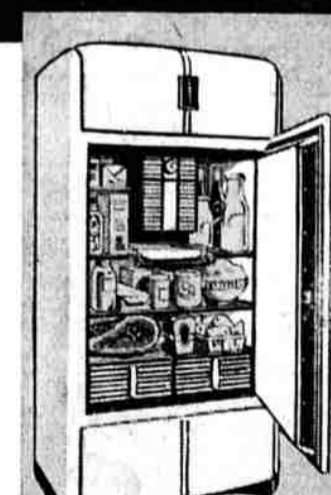

# ONLY \$5 DOWN

Balance (plus carrying charge) in easy payments.

6.5 CUBIC FOOT **99.<sup>50</sup>** \$5 Down.

6.2 CUBIC FOOT **109.<sup>40</sup>** \$5 Down.

6.5 CUBIC FOOT **119.<sup>50</sup>** \$5 Down.

## 6.2 CUBIC FOOT Sensation

More Quality, Economy, Convenience and Beauty

Big . . . 12 3/4 sq. ft. of shelf area! Economical . . . look at the price! Convenient . . . look at the features! Automatic light, Rotorite Current Cutter, finger-tip tray release, tip-proof rustless shelves, 9-point cold control, 3-inch ColDEX insulation, all steel cabinet, Dulux and porcelained finish.

# \$88

- Dulux and Porcelain • 11.4 Sq. Ft. of Shelf Area • 9 Degrees of Cold Control • 98 Ice Cubes • Glass Defrost Tray • Finger Tip Tray Releases • 3 Inch ColDEX Insulation.

- 3 Inch ColDEX Insulation • 12.7 Sq. Ft. Shelf Area • Porcelained Vegetator • Sliding Wire Basket • Dulux and Porcelain • 9 Degrees Cold Control • Rustless Wire Shelves • Interior Light • Pay only \$5 Down.

- Dulux and Porcelained Finish • 9-Point Cold Control • "Rotorite Current Cutter" • 98 Cubes • Foodox Drawer • Light • Vegetator • Tray Release • 12 Sq. Ft. Shelves • \$5 Down.

Others are asking up to \$119 and more for this size, this quality! A big handsome six with all of Coldspot's famous dependability, All-steel cabinet, three roomy shelves, economical operation.