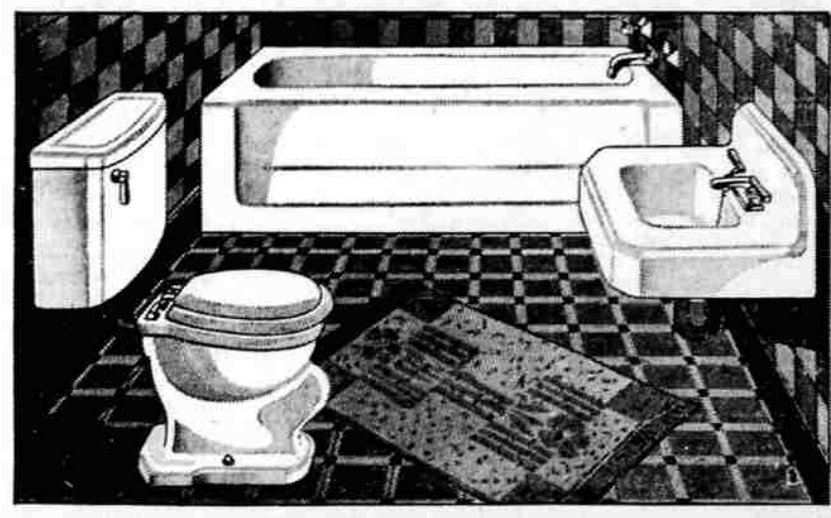

IT'S AMERICA'S BIGGEST VALUE! - A 4-STAR FEATURE!

Modern Steel Medicine Cabinet
$3.66

Bathroom Outfit
$84.50

● America has no greater value in a modern built-in bathroom outfit... that's why it rates "4-Star" honors. Aristocrat quality throughout—none finer at any price! 5-ft. tub, 31 inches wide overall. The 19 1/2-inch lavatory with convenient 4 1/2-inch back, has New Art mixing faucet which enables you to temper water to your needs. Siphon wash-down closet outfit of first quality white vitreous china, with white seamless celluloid coated seat. All fittings chrome plated.