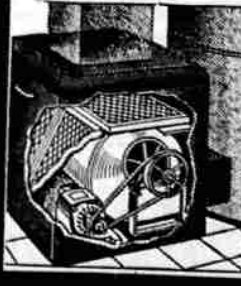

Hercules Automatic Air Conditioner

● Enjoy the healthful comfort of filtered air, warm and moist—throughout your home! It's easy, inexpensive! Hercules Winter Air Conditioning Unit connected to your present furnace will convert your gravity warm air heating system into a modern forced air system. Let our engineers tell you how little it costs to enjoy comfortable, convenient winter air conditioning! Installation arranged, financed and guaranteed by Sears. Ask for free estimate.

54.95

Automatic Humidifier

● Automatic valve keeps pan filled. Assures ample humidity.