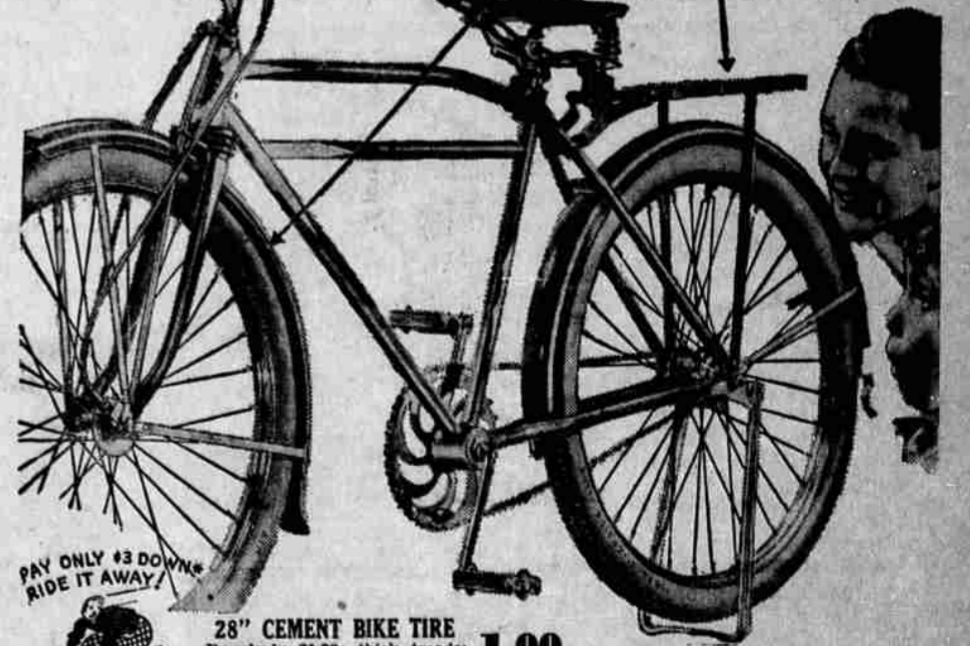

Kapok Camping Mattress
2.33 EACH
26 by 76-inch tufted khaki drill cover mattress; softer and lighter than cotton; moisture and insect proof.

Best Skates Under $1.00!
79¢
Regularly 98¢. A great dollar value! Ball-bearing, sheepskin ankle pads. Extra sturdy—built for long wear.

Strong Folding Camp Cot
Ward Week Special! **1.58**
Strong enough to support 250 pounds safely; folds up and takes down easily; Dundee cloth top; strong hardwood reinforced frame.

Sale! Sleeping Bag
Ward Week **9.66**
Filled with virgin wool; 100-inch slide fastener; head flap; drill cover. Full size. You'll save money buying in Ward Week.

28" CEMENT BIKE TIRE
Regularly $1.89; thick treads; white side-walls; 3 plies, 1 ply under tread. **1.00**

28" CLINCHER BIKE TIRE
Regularly $1.59; 3 plies—one of the plies under tread; white walls. **1.33**

SOLID STEEL FISHING ROD
Regularly $1.69; 1-piece rod; double cork grips; save in Ward Week! **1.48**

VACUUM BOTTLE
Pint Size **67¢**
Regularly 79¢. Rust-proof case; tested 8 hours at 120°. Extra sturdy make. Save!

TELESCOPE ROD
All Steel **88¢**
Regularly 98¢. Reversible handle for bait or fly casting; adjustable to 8 1/2 ft.

FISHING REEL
Usually at 69¢ **63¢**
Bakelite end plates; easy casting; holds 50 yds.; carefully meshing gears; dependable

TACKLE BOX
All Steel **97¢**
Regularly $1.19. Automatic two tray tackle box; watertight; olive green finish.

CASTING LINE
44¢
Reg. 49¢. 60 yds. 18-lb. Jap black silk, water-proof.