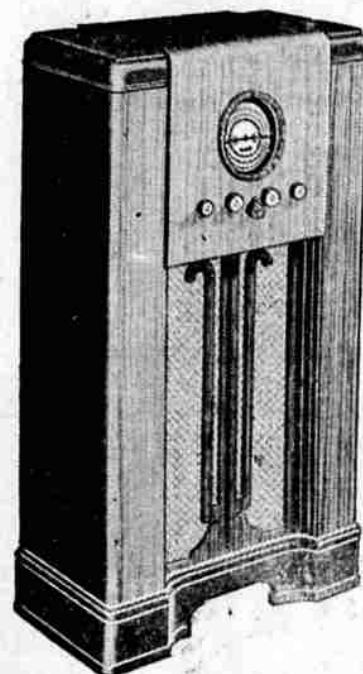

All Licensed by
RCA & Hazeltine

ALL WAVE CONSOLE

Save Over
\$7 During Ward Week
46⁸⁸
 \$5 DOWN
 Carrying Charge

A luxurious seven-tube radio—Sale priced for Ward Week only! All-Wave! Foreign Programs and Country-Wide Broadcast! Metal Tubes! Instant Dial with Micrometer Tuning. Inter-station Noise Suppression. Get Europe, South America! Compare Tone—Finely Balanced in This Set. High Fidelity. Plus a Big Dynamic Speaker, and an Acoustically Correct Cabinet.