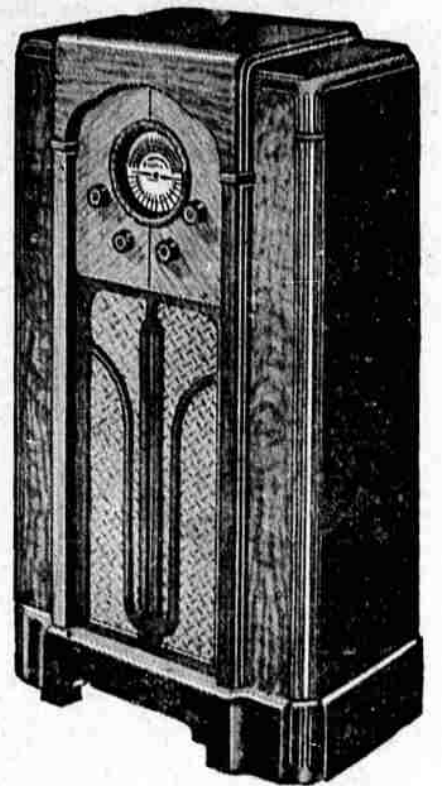

WARD WEEK Brings You the Most-for-the-Money Radio Sale in Wards History!

Ward Week Sale! 7-Tube Radios

World Range Radio

36⁸⁸
$4 Down
$5 Monthly
Carrying Charge

Save 50% Over Comparable Sets During Ward Week!

Get Europe! Add the rarer delights of finer world programs—ships, amateurs, police. This set features Wards Exclusive instant dialing—Automatic volume and personal tone control. Latest Super-Dynamic Speaker—genuine metal tubes. Beautifully styled cabinet of selected woods, rubbed to a satiny finish.

All Licensed by
RCA & Hazeltine

ALL WAVE CONSOLE

Save Over
$7 During Ward Week
46⁸⁸
$5 DOWN
Carrying Charge