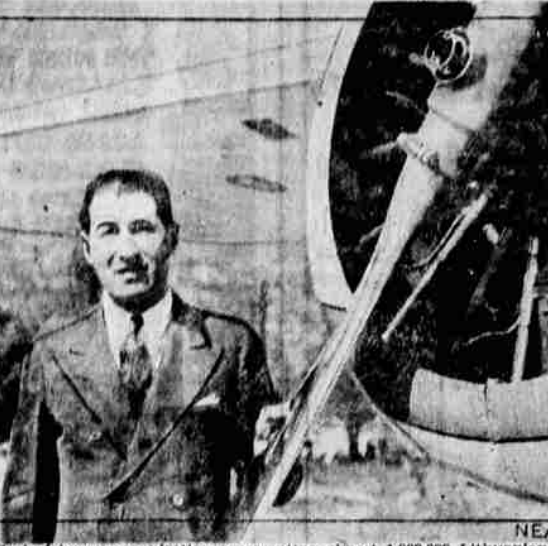

Lithuanian to Brave Atlantic

Backed by an organization representing almost 1,000,000 Lithuanians in the United States, Joe James, American-Lithuanian aviator, will attempt a flight from Chicago to his home country early in August.

Critical Mencken Favors More Hangings in America

NEW YORK, April 7, U.P.—L. Mencken, Baltimore firebrand, came back from a prolonged Mediterranean cruise Thursday to announce ponderously that he is in favor of more hangings in the United States.

SAVINGS on Drug Needs

- $1.00 Bon Kora 69c
- 60c Alka Seltzer 49c
- 40c Castoria 29c
- 60c Sal Hepatica 43c
- $1.50 Petrolager 89c
- $2.00 S. S. S. Tonic $1.49
- 25c Ex Lax 19c
- 50c Rubbing Alcohol 19c
- $1.50 Agar Agar 1 lb. 72c
- 75c Imported Bay Rum, 16 Oz. 29c
- 50c Witch Hazel, 16 Oz. 29c
- 85c Kruschen Salts 69c
- $1.50 Germania Tea 89c
- 25c Feenamint 19c

Sanitary Toilet Tissue 1000 Sheets, Regular 10 Size, 3 rolls 17c	Pure Vanilla Extract Will not bake or freeze out, 3 Oz. 29c
Light Globes 60-Watt, Guaranteed, each 10c	Lifebuoy Soap Regularly sold at 10 cents, 2 bars 13c
Perfume Colgate's, Chypre, Nardisse, Jasmine and Cashmere Bouquet, 2 1/2 oz. 25c	Pure Aspirin Unexcelled for pain, 100 Tablets 21c
Cigarettes Camels, Chesterfields, Luckies, Old Golds, Package 12c	Prince Albert Tobacco 1-Lb. Humidor 75c
Wings 2 Pkgs. 19c	15c Tin 10 1/2c
	Copenhagen 2 Tins 15c
	Stud Bag 4c

Bring your prescriptions to us. We carry one of the freshest and most complete stocks of Prescription Chemicals in Southern Oregon.

Waggoner's
Where Drug Dollars Buy More
Ninth and Main Phone 9

Joy-ride of Values

WE'RE GOING PLACES AND DOING THINGS... COME ALONG WITH US, ALL YOU THRIFTY BUYERS! This is one Joy-ride where you can't get arrested for speeding... and another big, unusual feature of it is that the more you spend the more you save!

Values for Saturday and Monday, April 7th-9th

JELLY Campbell's assorted 15-oz. flavors Jars 19c	HILLS COFFEE The popular brand 2 Lb. Can 59c	PEANUTS Fresh roasted Lb. 10c fancy Pkg. 10c
TUNA White Star light 1/4 size meat Can 9 1/2c	HEINZ SOUP Prepared, just heat and eat Tall Cans 14c	TOMATOES Bagley's 2 Tall standard Cans 15c
WALNUTS Medium size, Oregon soft shells LB. 15c	FANCY PEAS San Wan, salt air flavor They are tender No. 2 Cans 15c	MACARONI Rose City 4-lb. curve cut Pkg. 25c
HONEY Fancy comb 2 honey For 25c	PANCAKE FLOUR Max-I-Mum extra quality 40-oz. Pkg. 17c	SNOWDRIFT The popular 3-lb shortening Can 41c
CORN Great Northern Golden 3 Med. Bantam Cans 25c	MOTHER'S OATS With premium quick or regular Lge. Pkg. 22c	SYRUP Max-I-Mum cane and Quart maple Jars 33c