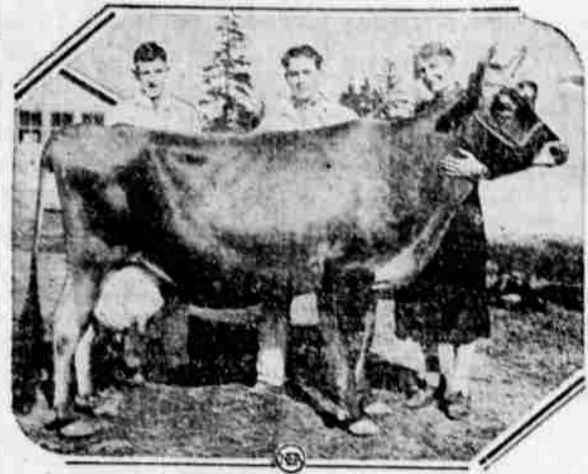

FARM NEWS

Woman First of Her Sex To Raise Champ Jersey

By NEA Service
OREGON CITY, Ore., May 12.—Horace Greeley's advice to young men was applicable to young women as well. Mrs. Florence Gale Neal thought 10 years ago. So she picked up, left Connecticut and headed west.

Greeley's words in her case proved true, for she now holds the distinction of being the only woman in America to breed and test a Jersey cow that has produced 1,000 pounds of butterfat in one year.

Back of Mrs. Neal's success is a story of hard work and perseverance. Her champion cow, "Tiddleywink's Quality Girl," came through with her record production only after Mrs. Neal had raised and cared for her from the time she was born.

With the help of three sons, Mrs. Neal treated and tested the cow under the supervision of the State Agricultural college. In return for her care, the cow gave Mrs. Neal 1,000 pounds of butter fat and 17,278 pounds of milk. That meant a profit of $976 above feed cost.

Mrs. Florence Gale Neal of Oregon City and her champ Jersey cow, "Tiddleywink's Quality Girl." Two of her sons, Richard and John, are shown with her.

Has Thoroughbred Herd
"Tiddleywink's Quality Girl" is not the only blue-blooded animal in Mrs. Neal's herd. In nine years Mrs. Neal has developed about 40 purebreds, among them the dam and granddam of "Quality Girl." She entered the first of her prize animals in the 1921 Oregon State Fair. In this show she won senior and grand championship honors for cows and first and second on offspring of one sire. Since then she has competed and won in all major western stock shows.

To date, Mrs. Neal's 50-acre farm has produced cows which have won ten silver medals, six

gold medals and two medals of merit for high production.

Her farm contains such modern dairy appliances as a sterilizing plant, electric refrigeration, milking machines and all equipment necessary for a sanitary, efficient dairy plant. Because of these sanitary conditions, milk from her herd demands top prices on the market.

Second Record for Cow
Much of the milking on the farm is done by machine. In fact, during the 365 days "Quality Girl" was on test all the milking was done mechanically.

Her 1,000-pound production was not "Quality Girl's" first

record, even though she is one of the 25 Jerseys out of all in the country this have achieved this mark. In a previous test she became the world's champion senior 4-year-old Jersey producer, on 295-day test, with a record of 828 pounds of butterfat and 12,848 pounds of milk.

Mrs. Neal's sons were a great aid to her in bringing "Quality Girl" through to her record. The champion woman Jersey breeder says that credit is due her son, Richard, for feeding and milking test cows, to John for showing the herd and Robert for handling the milk.

LATEST NEWS OF MARKETS

PORTLAND, May 13. (AP)—The Sperry Flour company has announced reductions in prices of flours and feedstuffs.

Egg and butter prices continue without change. Quotations on both products were barely steady. Supplies have increased considerably since the week-end.

Reviewing the fruit and vegetable situation, the Portland bureau of the U. S. department of agriculture says:

"Apples have met with active distribution during the last few days, and local storage stocks are rapidly decreasing. Prices remain steady. Present rate of movement of about 40 cars daily from Washington promise to rest state to a very light volume by the end of May.

"Oranges and lemons are unsettled, with a generally advancing tendency. Hot weather in the east is resulting in active demand from that district; and California's summer citrus crop is short.

"First California tomatoes were received Monday. These are mature green stock, of good size and quality.

"Radishes are plentiful; but good stock is scarce at 30¢ per dozen bunches. Many radishes show worm-damage and generally poor quality.