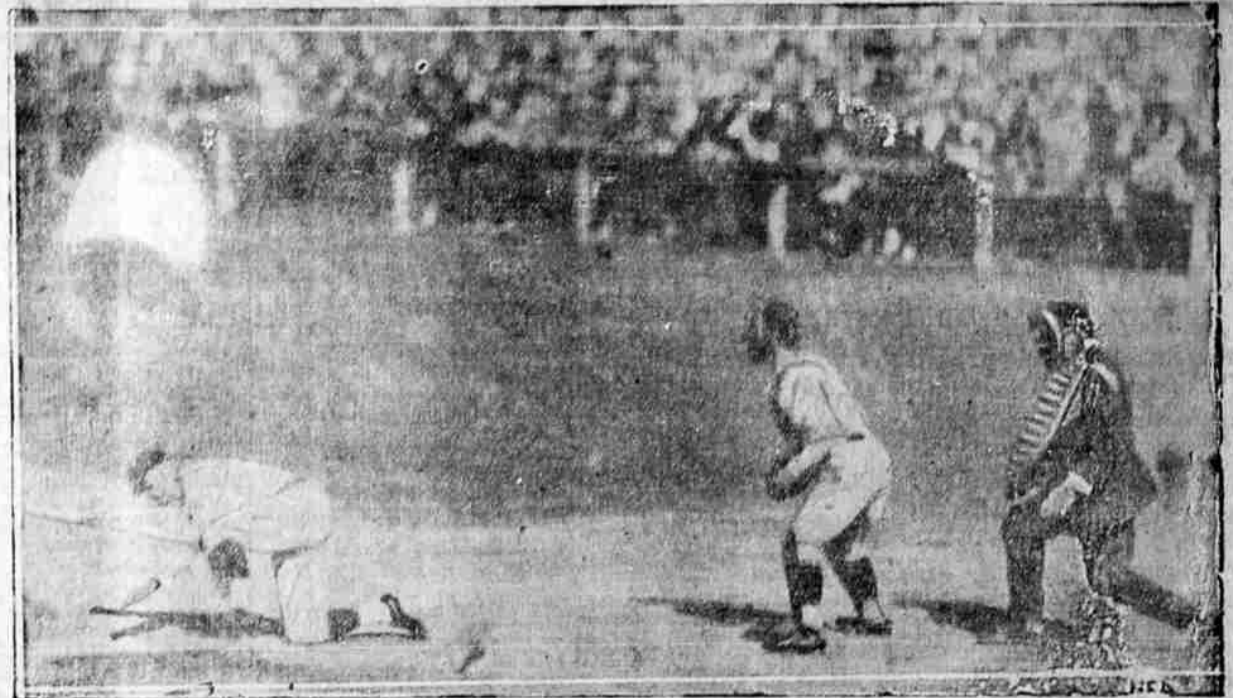

### Plays And Players In World's Series Spectacle

Herewith is presented a series of pictures of baseball stars in action today, in the final game of the most spectacular world's series in history.

The series has been unique, both from the standpoint of offensive hitting and superb defensive fielding, one of the said fielding feats now being the source of a disagreement.

That Walter Johnson, star of the series, will retire after this season and seek the management of a Pacific Coast club is considered likely, especially in view of his activities on the coast last season.

With 41,000 spectators packing the stands, Washington and Pittsburgh opened the 1925 World Series at Pittsburgh. Here is Carey, Pittsburgh outfielder, going down after being hit on the arm by one of Walter Johnson's fast balls in the first inning. He was given a big hand when, after a few minutes time out, he was able to continue in the game. (NEA Telephotograph).