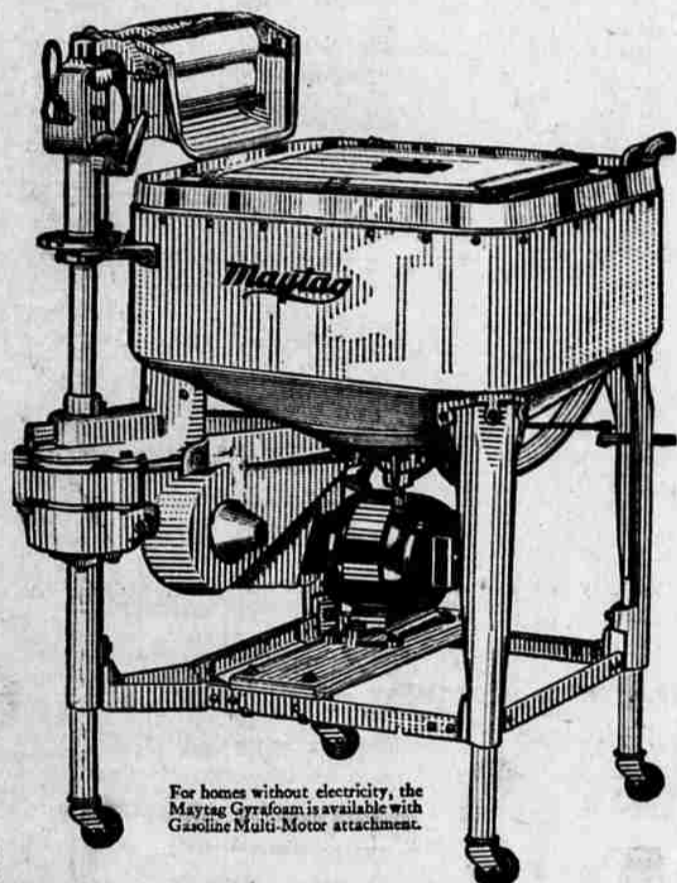

Only the MAYTAG brings summer cleaning helpfulness like this!

9 Outstanding Maytag Features 9

1 Washes faster. The Gyrafoam Principle creates a more highly energized, turbulent and continuously effective water action. No idle water. 2 Washes cleaner. The Gyrafoam Principle mixes the soap evenly through the water, and forces the super-cleansing, sopier washing solution through the meshes of the clothes. No idle suds. 3 Largest hourly capacity home washer in the world—50 lbs. (dry) ordinary family wash per hour. 4 Most compact washer made—takes floor space only 25 inches square.	5 Cast aluminum tub—can't warp, rust, rot, swell, split. 6 Easily adjusted to your height, and height of tubs. 7 Clothes can be put in or taken out while washer is running. 8 Tub cleans itself in thirty seconds. 9 Metal swinging wringer. Low. Swings into 7 positions. Adjusts itself automatically for handkerchiefs or blankets. Automatic drain board. Instant tension-release. All parts enclosed.

9 Reasons for World Leadership 9

A STARTLING New Washing Principle Has Been Created, so advanced, so different, so miraculous in efficiency, that women say they would not have believed it possible— **It's the GYRAFOAM!**

Now—at SUMMER CLEANING TIME—the MAYTAG Gyrafoam Washer will help you dispatch the mountains of work more thoroughly, more quickly and more easily than you ever dreamed possible. Now—when you take down all your curtains—when you drag out all of your floor mats—when you clean up all of the odd clothes and old, greasy overalls—when you wash up winter things before storing them away—only the MAYTAG will satisfy you—

because ONLY THE MAYTAG operates on the Gyrafoam Principle. No other washer can match its performance—equal its service—compare with its helpfulness.

ONLY THE MAYTAG washes a tub of clothes in the amazing flash of three to seven minutes.

ONLY THE MAYTAG washes so thoroughly that even such things as collars, cuffs and neck-bands need no rubbing.

ONLY THE MAYTAG has a cast aluminum, self-cleaning tub—unequaled for keeping water hot—a tub which cleans itself in 30 seconds even after washing the grimmest overalls.

ONLY THE MAYTAG has a low, instant tension-release, metal wringer, that swings into seven positions and adjusts itself automatically for handkerchiefs or blankets.

You can prove all this in your own home during your SUMMER HOUSE CLEANING WORK, or sooner. Telephone and we will be glad to bring a washer right over to your home. Use the Maytag for your Summer Cleaning Washing. The only obligation is one you owe yourself—because—if the washer doesn't SELL ITSELF—don't keep it!

Maytag
Gyrafoam Washer
WITH CAST ALUMINUM TUB

Maytag Shop

(Crater Lake Hardware Co., Medford, distributors for Southern Oregon)

Showing at Perkins Furniture House—127 South Sixth

K. P. OLLIS, Salesman, 224 Michigan Ave. Phone 483-R