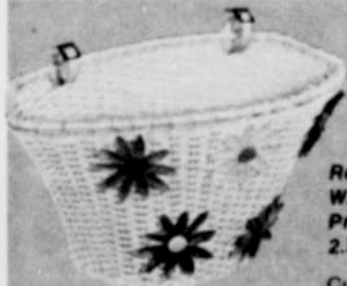

CUT 1.80
Reg. 7.75

5⁹⁵
Most bikes
F7573
4.5

Speedometer/Tachometer

PRICES AND TERMS OPTIONAL WITH DEALER **Western Auto 13**

Fun Wheel Inserts
WAS 1.69
Plastic **99^c**
F5431

SAVE 40c!
Bicycle Basket

Reg. W.A. Price 2.59
2¹⁹
F7337
Cute flower design.