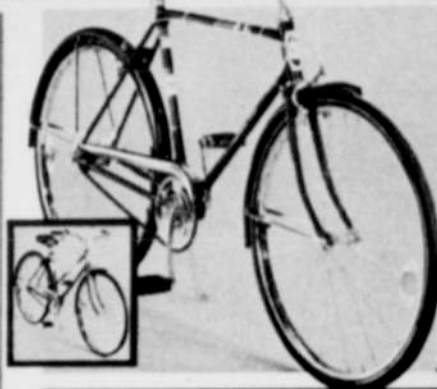

**GET MOVIN', PUT SOME FUN IN YOUR LIFE--JOIN**

10 Speed  
Derailleur Gear System  
with Stem Mounted  
Controls

Convenient  
Terms  
Available!

Racing Style  
Saddle, Handlebars and  
Chromed Rat Trap  
Pedals

Chromed  
Steel Rims with Tough  
Lightweight Nylon  
Cord Tires

**Popular 26-In.  
10-Speed Racer**

The right bike at the right price!  
Famous 10-Speed derailleur gear  
system for riding efficiency & ease!  
Tough, lightweight nylon cord tires  
for safety and comfort.

**91<sup>95</sup>**  
in carton  
2FC2984

Western Auto 8 PRICES AND TERMS  
OPTIONAL WITH DEALER

Men's or Ladies'  
26" 3-Speed

**85<sup>95</sup>**  
in carton  
2FC2902.3

Front, rear safety caliper  
brakes, precision 3-speed  
gear system, comfort padded  
seat & ball bearing pedals  
for smooth, easy riding!