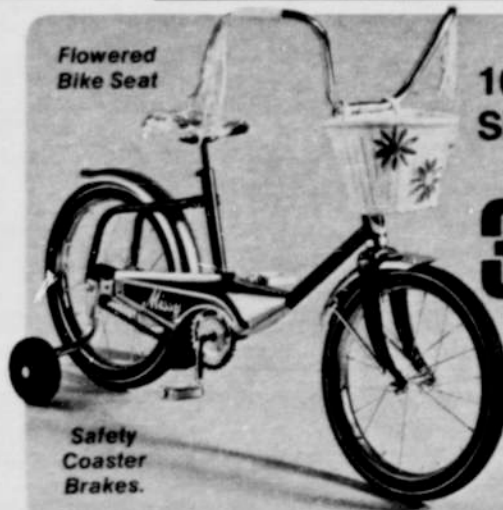

Credit Terms Available at W.A.

YOUR CHOICE
Boys' or Girls' 20-In. Buzz Bike

60⁹⁵
in carton 2FC2760.3

- Both models have sure-stop coaster brakes, 4-way safety reflectors
- Both models have dazzling magenta frames and matching magenta and white saddles
- Racy "Wide-Slic" rear tire on Boy's model
- Flowered "Pop-Art" woven basket on Girls'
- Sporty hi-rise chrome handlebars on both
- Plus both models offer rugged construction and plenty of safety features

Low slung design, wide stance give stability & safety!

"HUGGER" Trike

16⁹⁹
3F1080 in carton

Even Looks Like Fun!
Big molded 12" front & 8" rear wheels; wide billboard type tires!

Basic frame is of sturdy metal construction. Ball bearing wheels for easy pedalling. Lightweight.

Flowered Bike Seat

16" Girls' Sidewalk Bike

38⁸⁸
3F1435 in carton

Pop art flowers on plastic basket & hi-rise chromed handlebar!

Safety Coaster Brakes.

Sporty 20" Boys' Buzz Bike Only ...

55⁹⁵
2FC2756 in carton

Stripped for action! Rugged red cantilever frame & banana saddle. Chromed hi-rise handlebars. Coaster brakes.

PRICES AND TERMS OPTIONAL WITH DEALER

Western Auto 9