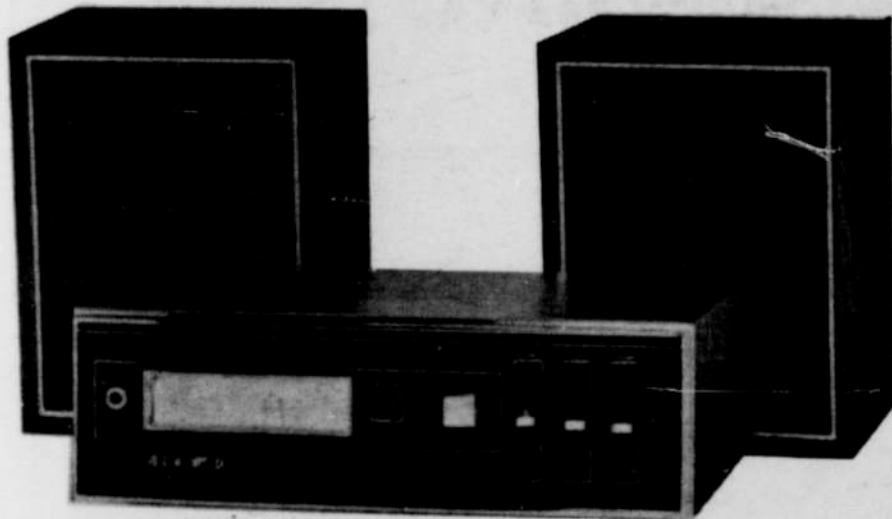

12 Volt Neg Ground Deluxe Universal Short Chassis (4 1/2" deep)

C-520A

77.79

LIST 91.25

SAVE 13.46

8 TRACK HOME STEREO PLAYER

Walnut enclosed streamlined cabinet with black acrylic front panel and chrome finished edges and a space age electronic digital track light indicator and slide controls. Supplied with a matched pair of full range stereo speakers. (Model C-877)