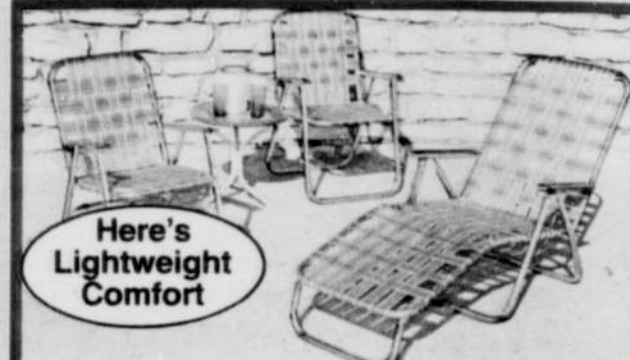

Here's Lightweight Comfort

Handsome 4-Piece Aluminum Patio Furniture Set  
2 chairs, chaise & table. 3J6422,32,63,51.  
Webbed Vinyl Chair 3J6422 Each 4.99  
Webbed Chaise Lounge 3J6432 . . . . 9.88  
Steel Patio Table 3J6351 . . . . . 2.99 **22.44**