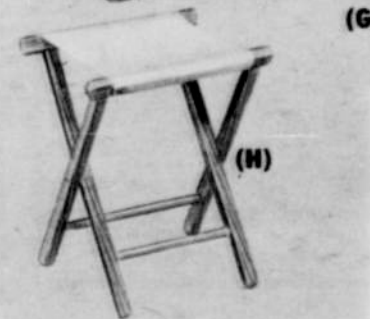

GREAT BUYS FOR EASY LIVIN' OUTDOORS!

SIZZLER

SAVE 36c
Coleman Fuel
1.29
8G5515
REGULAR 1.65

SIZZLER

SAVE 40c
Propane Fuel
Cylinder Only...
REG. 1.69
1.29
4H4421

SIZZLER

CUT 48c
Air Mattress
Reg. 1.59 **1.11**
8G5909

BEAUTIFUL!
24-Piece Flair Glassware Set
K2679 **6.66**

ONLY 99c
Big Foam Ice Chest
REG. 1.49 VALUE
8G1275
7-PAGE 8 - D6-9

Credit Terms Available at W.A.

Sturdy Yet Lightweight
5-Piece Patio Group

NOW AT W.A. ONLY

41.88
3J6453-8

Includes 2 patio tables, 2 matching webbed vinyl chairs & chaise lounge.
Patio Tables 3J6453,4 . . . . Each 4.77
Vinyl Chair 3J6455,6 . . . . Each 9.44
Vinyl Chaise 3J6457,8 . . . Each 15.55

(A) Hooded Wagon Grill
With warming oven and "full-view" glass window.
Chromed spit. 6G1233 . . . **33.88**
in carton

(B) Exotic Tiki Patio Torch
6-foot pole. 3J8015
1 Qt. Bug Repellant Fuel 3J8013 95c **2.22**

(C) Kettle Grill
20" grill has thermometer in top 6G1069 **28.99**
in carton
22" Cast Aluminum Kettle Grill 6G1071 . . . . . 36.49*

(D) 24-In. Brazier
Folds to store or take along! 6G1020 **9.55**
in carton

(E) 4-Qt. Ice Cream Freezer
FUN! J1101 **8.99**

(F) 73-Qt. Insulated Chest
Our Best! Polyethylene shell. 8G1297 **16.79**

(G) Plastic Jacketed Jug
1-Gallon. 8G1310 **1.49**

(H) Handy Folding Stool
8G7005 **1.29**

Here's Lightweight Comfort

Handsome 4-Piece Aluminum Patio Furniture Set
2 chairs, chaise & table. 3J6422,32,63,51.
Webbed Vinyl Chair 3J6422 Each 4.99
Webbed Chaise Lounge 3J6432 . . . . 9.88
Steel Patio Table 3J6351 . . . . . 2.99 **22.44**

4G2221
Scope Sighted .22 Autoloader
Western Auto's guns are sold in strict adherence to federal, state and local regulations.

51.95

SAVE NOW on this Lightweight Back Pack!
Our Best 8G7514 33.95
Better Pack 8G7512
Only 21.95 **14.88**
8G7510