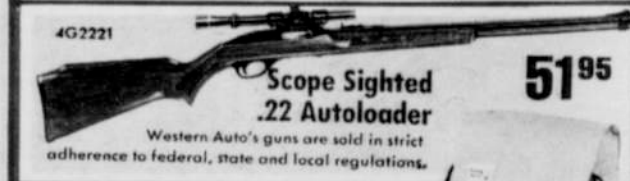

(E) 4-Qt. Ice Cream Freezer  
FUN! J1101 **8.99**

(F) 73-Qt. Insulated Chest  
Our Best! Polyethylene shell. 8G1297 **16.79**

(G) Plastic Jacketed Jug  
1-Gallon. 8G1310 **1.49**

(H) Handy Folding Stool  
8G7005 **1.29**

Here's Lightweight Comfort

Handsome 4-Piece Aluminum Patio Furniture Set  
2 chairs, chaise & table. 3J6422,32,63,51.  
Webbed Vinyl Chair 3J6422 Each 4.99  
Webbed Chaise Lounge 3J6432 . . . . 9.88  
Steel Patio Table 3J6351 . . . . . 2.99 **22.44**