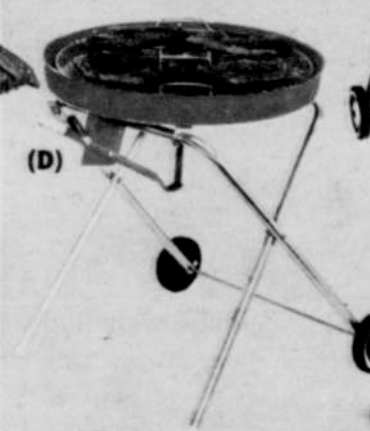

Credit Terms Available at W.A.

Sturdy Yet Lightweight  
5-Piece Patio Group

NOW AT W.A. ONLY

**41.88**  
3J6453-8

Includes 2 patio tables, 2 matching webbed vinyl chairs & chaise lounge.  
Patio Tables 3J6453,4 . . . . Each 4.77  
Vinyl Chair 3J6455,6 . . . . Each 9.44  
Vinyl Chaise 3J6457,8 . . . Each 15.55

(A) Hooded Wagon Grill  
With warming oven and "full-view" glass window.  
Chromed spit. 6G1233 . . . **33.88**  
in carton

(B) Exotic Tiki Patio Torch  
6-foot pole. 3J8015  
1 Qt. Bug Repellant Fuel 3J8013 95c **2.22**