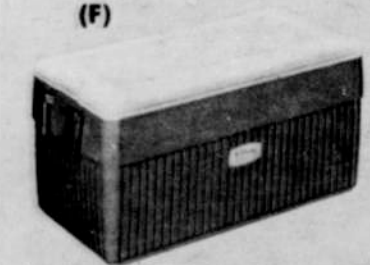

(C) Kettle Grill
20" grill has thermometer in top 6G1069 **28.99**
in carton
22" Cast Aluminum Kettle Grill 6G1071 . . . . . 36.49*