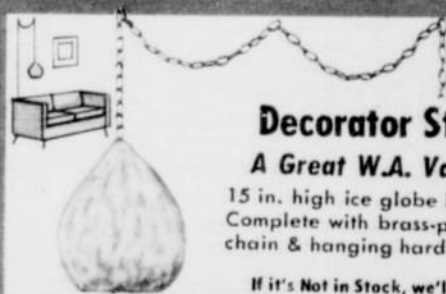

Carved Velvet Mrs. Chair 8J9184 104.95 Carved Velvet Mr. Chair 8J9185 109.95

Modern Queen-Size Sofa-Sleeper

239⁹⁵

8J2463,4
Rugged, easy-to-clean
green or black vinyl.
Versatile, comfortable!

Western Auto 2-A PRICES AND TERMS OPTIONAL WITH DEALER

Decorator Style Chain Lamp

A Great W.A. Value

15 in. high ice globe lamp.
Complete with brass-plated
chain & hanging hardware.

1249
8J3528

If it's Not in Stock, we'll get it for you Quickly!