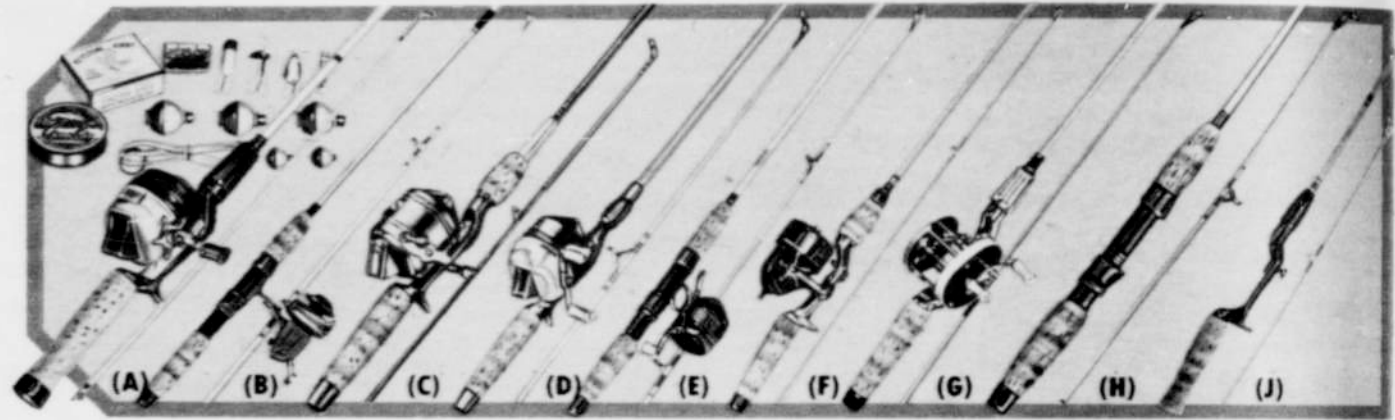

SEE W.A. FOR THE BIG ONES..

REVELATION

ZEBCO

JOHNSON

SHAKESPEARE

Tackle Box
319
V9560
 6 1/2 x 13 1/2 x 5 in. Steel.

24-Section Tackle Box
799
V9584
 7 1/4 x 19 x 7 in.

12' Cane Pole
V4418
 Hook, line, sinker & bobber **149**

(A) Zebco Rod & Reel Combination for Beginners 150 piece set—everything to start fishing! V1548 **999**
 (B) Zebco Light Fresh Water Spinning Combo Fiberglass rod. Reel has self-centering bail. V1446 **666**
 (C) Zebco "2490" Spin-Cast Rod and Reel Combo 6' glass rod w/chrome guides. Zebco "600" reel. V1532 **1059**
 (D) Zebco "1545" Rod/Reel Spinning Combination 5' glass rod. Zebco "404" adjustable drag reel. V1535 **999**
 (E) Zebco "1445" Fiberglass Rod & Reel Set 2 pc., 5 1/2' rod and "444" under-the-rod reel. V1539. **888**

(F) Revelation 6 1/2 Ft. Rod & Reel Outfit V1602 **1399**
 Lightweight Spin Cast Set V1601 10.89
 (G) Beginner's Bait Casting Rod and Reel Combo 5' medium action glass rod. 4-to-1 retrieve reel. V7004 **699**
 (H) Zebco "4440" 5 1/2 Ft., Solid Glass Rod Chrome-plated guides & tip-top nylon wrappings. V1230 **399**
 (J) Shakespeare Solid Glass Spin Cast Rod 2 pc., 5 1/2' rod with screw lock-type reel seat. V1291 **333**