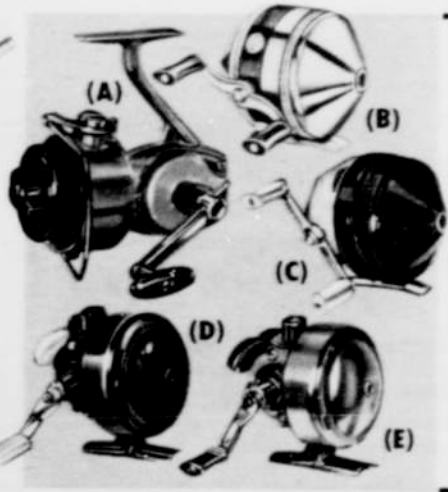

(A) Zebco Rod & Reel Combination for Beginners 150 piece set—everything to start fishing! V1548 **999**
 (B) Zebco Light Fresh Water Spinning Combo Fiberglass rod. Reel has self-centering bail. V1446 **666**
 (C) Zebco "2490" Spin-Cast Rod and Reel Combo 6' glass rod w/chrome guides. Zebco "600" reel. V1532 **1059**
 (D) Zebco "1545" Rod/Reel Spinning Combination 5' glass rod. Zebco "404" adjustable drag reel. V1535 **999**
 (E) Zebco "1445" Fiberglass Rod & Reel Set 2 pc., 5 1/2' rod and "444" under-the-rod reel. V1539. **888**

(F) Revelation 6 1/2 Ft. Rod & Reel Outfit V1602 **1399**
 Lightweight Spin Cast Set V1601 10.89
 (G) Beginner's Bait Casting Rod and Reel Combo 5' medium action glass rod. 4-to-1 retrieve reel. V7004 **699**
 (H) Zebco "4440" 5 1/2 Ft., Solid Glass Rod Chrome-plated guides & tip-top nylon wrappings. V1230 **399**
 (J) Shakespeare Solid Glass Spin Cast Rod 2 pc., 5 1/2' rod with screw lock-type reel seat. V1291 **333**

BUY ALL YOUR FISHING NEEDS WITH W.A.'S CONVENIENT CREDIT TERMS AND SAVE!

SIZZLER

Reg. 8.19

SAVE 2.20

Spin Cast Rod and Reel 599
V1265 w/1595

Western Auto 8 PRICES AND TERMS OPTIONAL WITH DEALER

(A) Fresh Water Spinning Reel All steel spool **888**
V1472
 (B) Zebco "33" Spin Cast Reel Adjustable drag, fiberglass housing. **1245**
V1533
 (C) Zebco "404" Spin Cast Reel Adjustable drag, 22 pt. line pickup. **499**
V1541
 (D) Johnson Spin Cast Reel Selecto-dial drag. **1185**
V1524
 (E) Revelation Century Reel Multiple drag **977**
V1605

"Off" Bug Repellent
129
V6470
 6.5 oz. spray

Minnow Bucket 59c
V6137 5 qt.

Stringer 49c
46" V5828

Monofilament Line—100 Yds. 69c
6# V1822-4

Revelation Lures 69c EA.
V3058