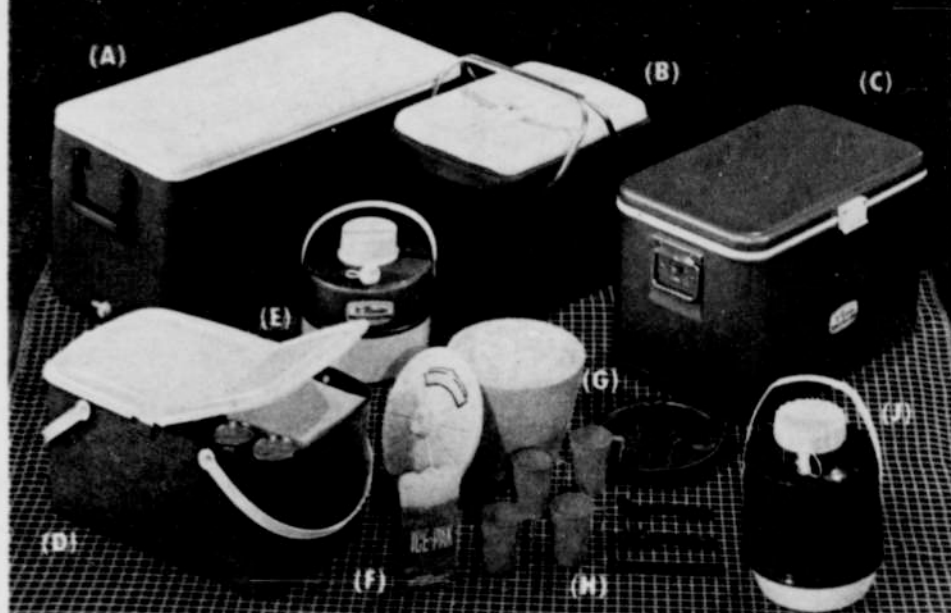

PICNIC-TIME SPECIALS!

(A) 73-Qt. Polyethylene Ice Chest 8G1297 16.79
(B) 30-Qt. Hard Shell Chest. 8G1282 ... 6.99
(C) 44-Qt. Steel Shell Chest. 8G1285 ... 18.99
Aluminum 8G1288 23.59

(D) Picnic Basket. Sturdy plastic. 8G1160 .... 4.99
(E) 1-Gallon Steel Jug. With spout. 8G1304 3.49
With Spigot 8G1306 5.29
(F) Ice-Pak 1lb. 8G1250 98c
2-Lb. Size. 8G1251 .. 1.49

(G) Foam Ice Bucket. Holds 4 trays of ice. 8G1301 39c
(H) 20 Piece Picnic Set Reusable. 8G1172 ... 1.25
(J) 1-Gallon Jacketed Jug With spout. 8G1315 2.22
2 Gal. Size. 8G1316 4.95