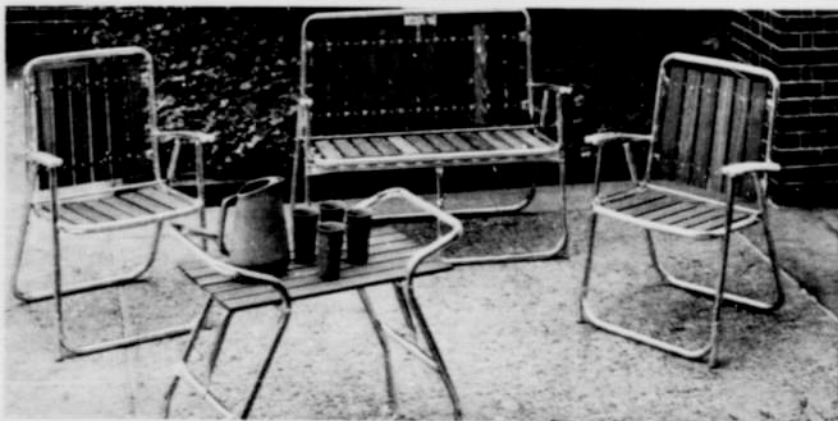

## 5-Pc. Aluminum-Vinyl Patio Set

Now At W.A.!

**41<sup>88</sup>** 3J6453-B

Set includes 2 tables, chaise & 2 chairs with aluminum frames. Your choice of Tangerine or Lime & White colors.

Table 3J6453,4 ... 4.77  
Chair 3J6455,6 ... 9.44  
Chaise 3J6457,8. 15.55

## Wrought Iron-Look Patio Set

4-pc. set includes 2 chairs, settee, table. Weather-resistant. 3J6525-7. **64<sup>88</sup>**

Settee. 39 inches wide. 3J6525 ... 25.49  
Chair. 23-in. wide. 3J6526 ... Ea. 15.95  
Coffee Table. 24-in. dia. 3J6527 ... 11.95

## 4-Piece Folding Redwood & Aluminum Patio Set Only...

Get 2 chairs, settee & roll-about serving cart. Richly stained weather-proof redwood, bright heavy gauge aluminum frames. 3J6501,2,4. **48<sup>88</sup>** Today!