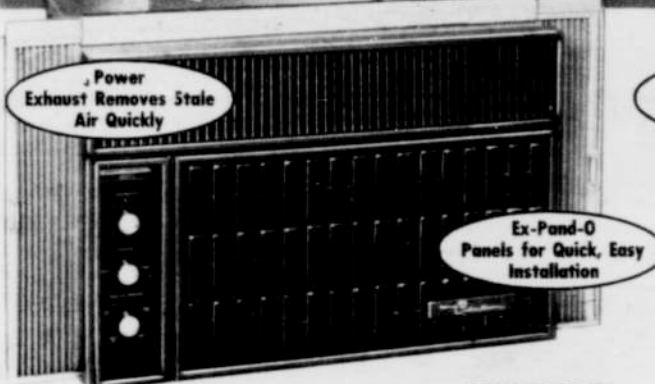

RED TAG PRICED FOR THIS SALE AT W.A. NOW!

Power Exhaust Removes Stale Air Quickly

Ex-Pand-O Panels for Quick, Easy Installation

WIZARD 14,000 BTU Air Conditioner

An Exceptional Value

Cools several rooms easily! 2 speeds and fan only plus automatic thermostat for custom comfort. Ex-Pand-O panels for easy installation.